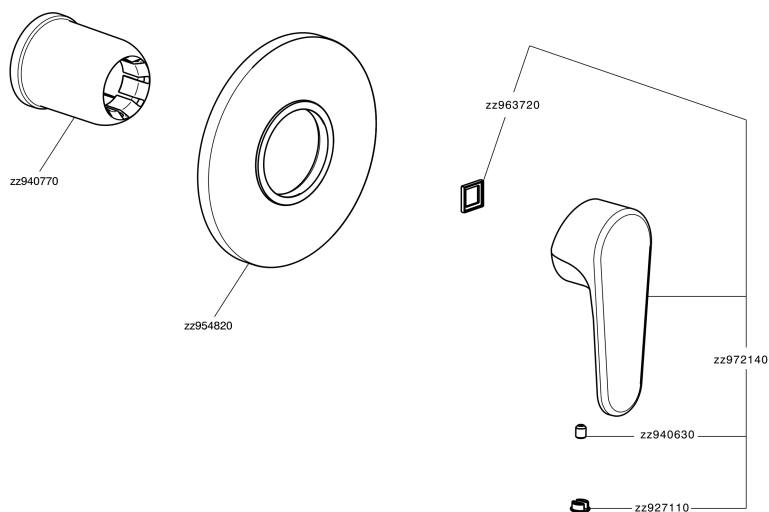

Exposed part for concealed S.L. shower valve ALMA_A3003000

A3003000

<https://en.cisal.it/exposed-part-for-concealed-s-l-shower-valve-agma-a3003000>

Concealed single lever shower mixer CONCEALED_ZA005300

ZA005300

<https://en.cisal.it/concealed-single-lever-shower-mixer-concealed-za005300>

2024-12-22