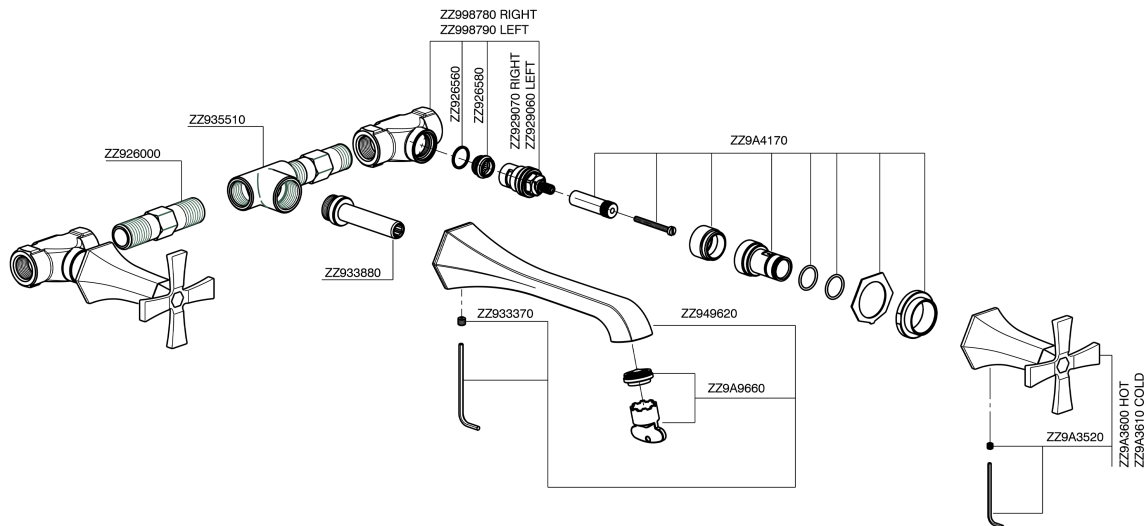

Exposed part for concealed washbasin mixer **CHERIE_CX013510**

MODEL **CX013510**

Exposed part for concealed washbasin mixer, without concealed part, for item ZA033510

AVAILABLE FINISHINGS

- 
6T 6T Chrome/Matt Black
- 
7C 7C Gold/Matt Black
- 
7D 7D Polished Nickel/Matt Black
- 
7E 7E Rose Gold/Matt Black

CHARACTERISTICS

Installation **Concealed**
 Required concealed parts **ZA033510**

Exposed part for concealed washbasin mixer CHERIE_CX013510

CX013510

<https://en.cisal.it/exposed-part-for-concealed-washbasin-mixer-cherie-cx013510>

Concealed washbasin mixer CONCEALED_ZA033510

MODEL **ZA033510**

Concealed washbasin mixer, with two right headvalves

AVAILABLE FINISHINGS

 **04** 04 Without finishing

CHARACTERISTICS

Concealed **1**

2025-01-07