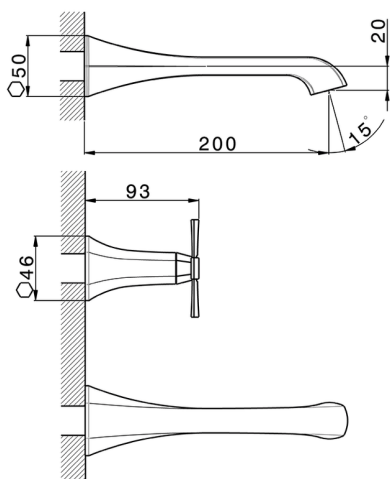

Exposed part for concealed washbasin mixer **CHERIE_CX013510**

MODEL **CX013510**

Exposed part for concealed washbasin mixer, without concealed part, for item ZA033510

AVAILABLE FINISHINGS

- 
6T 6T Chrome/Matt Black
- 
7C 7C Gold/Matt Black
- 
7D 7D Polished Nickel/Matt Black
- 
7E 7E Rose Gold/Matt Black

CHARACTERISTICS

Installation **Concealed**
 Required concealed parts **ZA033510**

Exposed part for concealed washbasin mixer CHERIE_CX013510

CX013510

<https://en.cisal.it/exposed-part-for-concealed-washbasin-mixer-cherie-cx013510>

Concealed washbasin mixer CONCEALED_ZA033510

MODEL **ZA033510**

Concealed washbasin mixer, with two right headvalves

AVAILABLE FINISHINGS

 **04** 04 Without finishing

CHARACTERISTICS

Concealed **1**

2025-01-07