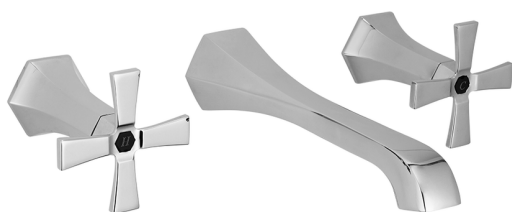

Exposed part for concealed washbasin mixer **CHERIE_CX013510**

MODEL **CX013510**

Exposed part for concealed washbasin mixer, without concealed part, for item ZA033510

AVAILABLE FINISHINGS

- 
6T 6T Chrome/Matt Black
- 
7C 7C Gold/Matt Black
- 
7D 7D Polished Nickel/Matt Black
- 
7E 7E Rose Gold/Matt Black

CHARACTERISTICS

Installation **Concealed**
 Required concealed parts **ZA033510**

Exposed part for concealed washbasin mixer CHERIE_CX013510

CX013510

<https://en.cisal.it/exposed-part-for-concealed-washbasin-mixer-cherie-cx013510>

Concealed washbasin mixer CONCEALED_ZA033510

MODEL **ZA033510**

Concealed washbasin mixer, with two right headvalves

AVAILABLE FINISHINGS

 **04** 04 Without finishing

CHARACTERISTICS

Concealed **1**

2025-01-07