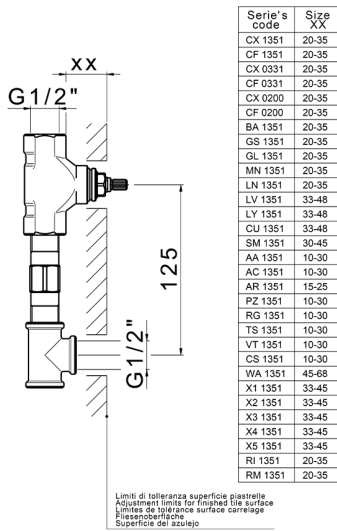

Exposed part for concealed washbasin mixer **CHERIE_CX013510**

MODEL **CX013510**

Exposed part for concealed washbasin mixer, without concealed part, for item ZA033510

AVAILABLE FINISHINGS

- 
6T 6T Chrome/Matt Black
- 
7C 7C Gold/Matt Black
- 
7D 7D Polished Nickel/Matt Black
- 
7E 7E Rose Gold/Matt Black

CHARACTERISTICS

Installation **Concealed**
 Required concealed parts **ZA033510**

Exposed part for concealed washbasin mixer CHERIE_CX013510

CX013510

<https://en.cisal.it/exposed-part-for-concealed-washbasin-mixer-cherie-cx013510>

Concealed washbasin mixer CONCEALED_ZA033510

MODEL **ZA033510**

Concealed washbasin mixer, with two right headvalves

AVAILABLE FINISHINGS

 **04** 04 Without finishing

CHARACTERISTICS

Concealed **1**

2025-01-07