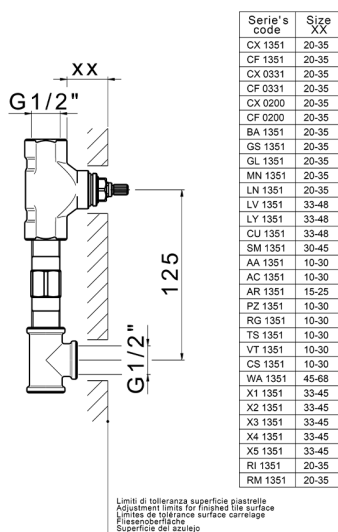

## Exposed part for concealed washbasin mixer CHERIE\_CX013510

CX013510

<https://en.cisal.it/exposed-part-for-concealed-washbasin-mixer-cherie-cx013510>

## Concealed washbasin mixer CONCEALED\_ZA033510

MODEL **ZA033510**

Concealed washbasin mixer, with two right headvalves

AVAILABLE FINISHINGS

CHARACTERISTICS

Concealed **1**

2025-01-05