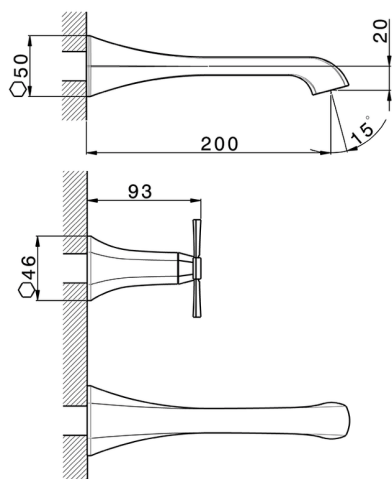

Exposed part for concealed washbasin mixer **CHERIE_CX013510**

MODEL **CX013510**

Exposed part for concealed washbasin mixer, without concealed part, for item ZA033510

AVAILABLE FINISHINGS

- **6T** 6T Chrome/Matt Black
- **7C** 7C Gold/Matt Black
- **7D** 7D Polished Nickel/Matt Black
- **7E** 7E Rose Gold/Matt Black

CHARACTERISTICS

Installation **Concealed**
Required concealed parts **ZA033510**