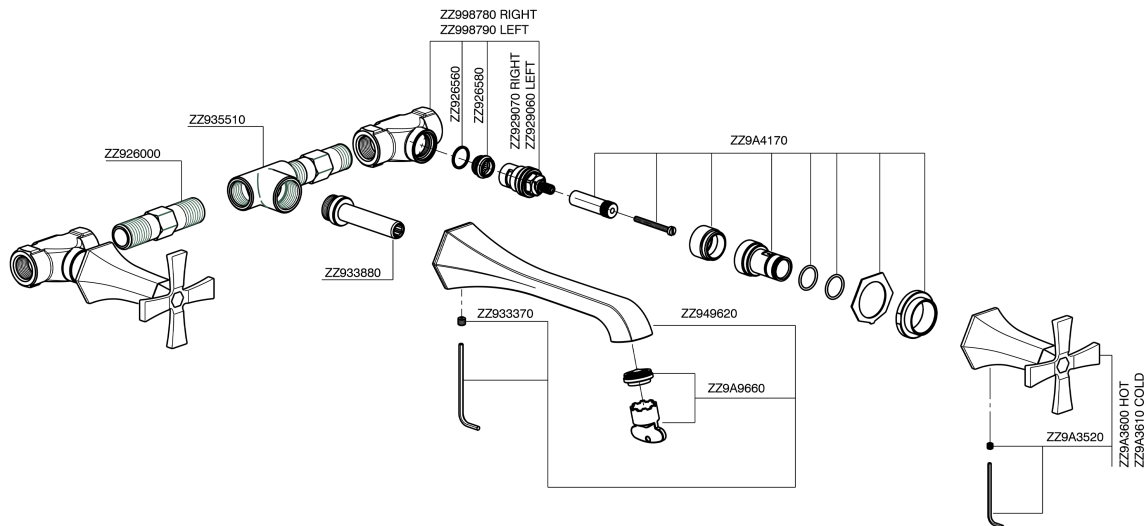

## Exposed part for concealed washbasin mixer **CHERIE\_CX013510**

MODEL **CX013510**

Exposed part for concealed washbasin mixer, without concealed part, for item ZA033510

### CHARACTERISTICS

Installation **Concealed**  
 Required concealed parts **ZA033510**

## Exposed part for concealed washbasin mixer CHERIE\_CX013510

CX013510

<https://en.cisal.it/exposed-part-for-concealed-washbasin-mixer-cherie-cx013510>

## Concealed washbasin mixer CONCEALED\_ZA033510

MODEL **ZA033510**

Concealed washbasin mixer, with two right headvalves

AVAILABLE FINISHINGS

CHARACTERISTICS

Concealed **1**

2025-01-05