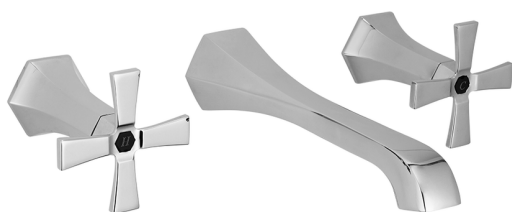

## Exposed part for concealed washbasin mixer **CHERIE\_CX013510**

MODEL **CX013510**

Exposed part for concealed washbasin mixer, without concealed part, for item ZA033510

### AVAILABLE FINISHINGS

- 
**6T** 6T Chrome/Matt Black
- 
**7C** 7C Gold/Matt Black
- 
**7D** 7D Polished Nickel/Matt Black
- 
**7E** 7E Rose Gold/Matt Black

## Exposed part for concealed washbasin mixer CHERIE\_CX013510

CX013510

<https://en.cisal.it/exposed-part-for-concealed-washbasin-mixer-cherie-cx013510>

## Concealed washbasin mixer CONCEALED\_ZA033510

MODEL **ZA033510**

Concealed washbasin mixer, with two right headvalves

AVAILABLE FINISHINGS

CHARACTERISTICS

Concealed **1**

2025-01-05