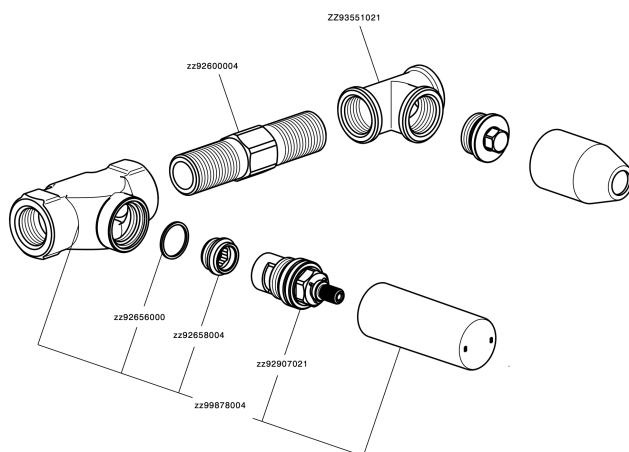

## Exposed part for concealed washbasin mixer CHERIE\_CX013510

CX013510

<https://en.cisal.it/exposed-part-for-concealed-washbasin-mixer-cherie-cx013510>

## Concealed washbasin mixer CONCEALED\_ZA033510

ZA033510

<https://en.cisal.it/concealed-washbasin-mixer-concealed-za033510>

2025-01-05