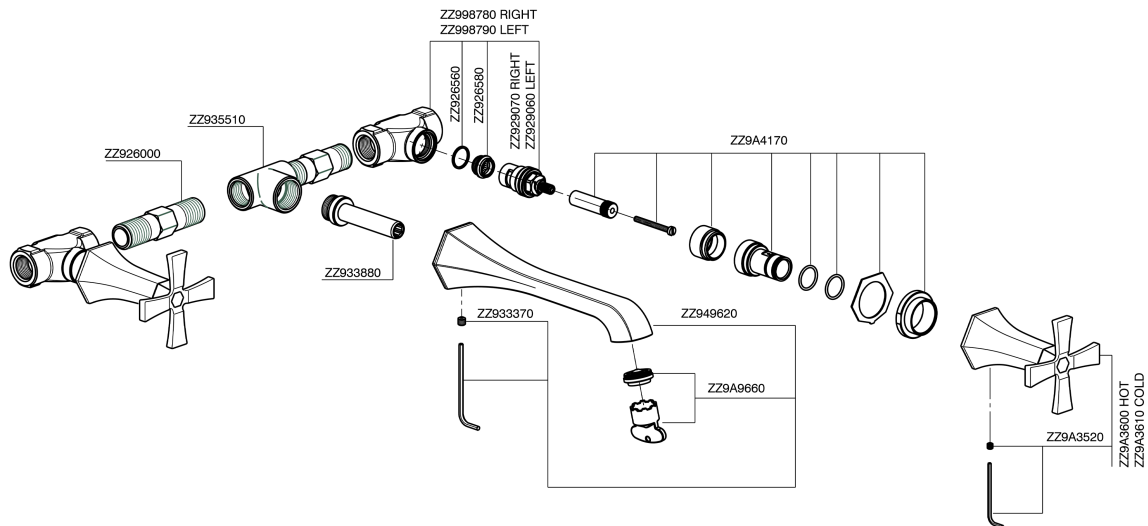

## Exposed part for concealed washbasin mixer CHERIE\_CX013510

CX013510

<https://en.cisal.it/exposed-part-for-concealed-washbasin-mixer-cherie-cx013510>

## Concealed washbasin mixer CONCEALED\_ZA033510

ZA033510

<https://en.cisal.it/concealed-washbasin-mixer-concealed-za033510>

2025-01-05