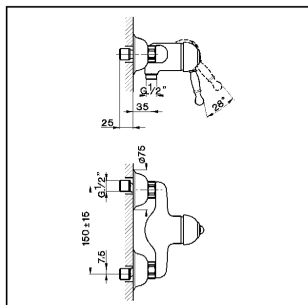

Single lever shower mixer ARCANA ROYAL_AY000441

cisal

AY 00044

- Monocomando doccia esterno
- Single lever wall-mounted shower mixer
- Einhand-Brausebatterie
- Mitigeur douche mural