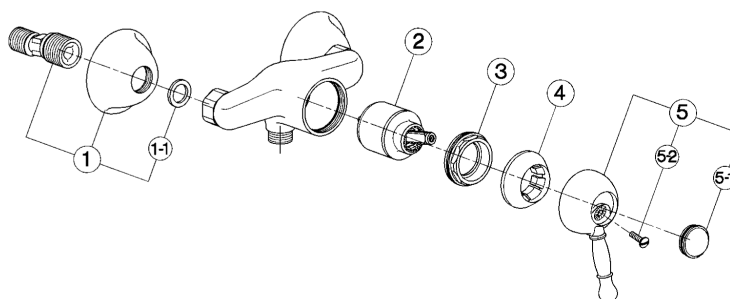

bar	PORTATA * FLOW RATE DURCHFLOSS DEBIT l/min.
0,5	6,5
1	8,5
2	12
3	14,5
4	16
5	18

* con resistenza silenziosa della classe di portata A (15 l/min. a 3 bar)
with hydraulic resistance of flow rate class A (15 l/min. at 3 bar)
mit geräuscharmen Widerstand der Durchflussklasse A (15 l/min. bei 3 bar)
avec aérateur classe A (15 l/min. à 3 bar)

NR.	DESCRIZIONE DESCRIPTION BESCHREIBUNG DESCRIPTION	N. CODICE CODE NO. WERKSNR. NR. CODE	NR.	DESCRIZIONE DESCRIPTION BESCHREIBUNG DESCRIPTION	N. CODICE CODE NO. WERKSNR. NR. CODE	NR.	DESCRIZIONE DESCRIPTION BESCHREIBUNG DESCRIPTION	N. CODICE CODE NO. WERKSNR. NR. CODE
1	Eccentrico con rosone "AC" Eccentric connection with escutcheon "AC" S - Anschluss m. Rosette "AC" Eccentrique + rosace "AC"	ZZ 92826 0	5-1	Placchetta per leva "AY" Cap for lever "AY" Abdeckkappe / Hebel "AY" Plaquette levier "AY"	ZZ 93048 0			
1-1	Guarnizione NBR 90 SH, 24x16x2,7 Gasket NBR 90 SH, 24x16x2,7 Dichtung NBR 90 SH, 24x16x2,7 Joint NBR 90 SH, 24x16x2,7	ZZ 92689 0	5-2	Vite M, 4,5x15 lb. tc. Screw M, 4,5x15 Schraube M, 4,5x15 Vis M, 4,5x15	ZZ 92641 0			
2	Cartuccia monocomando piccola Mixing valve - small size Kartusche Cartouche mitigeurs	ZZ 92909 0						
3	Calotta bloccaggio cartuccia piccola Nut for mixing valve-small Mutter 1/Kartusche Erou pour cartouche Copricartuccia senza ideogrammi Escutcheon cartridge without ideogram Abdeckkappe ohne Ideogramm Couvre-cartouche sans ideogramme	ZZ 92603 0						
4	Leva monocomando "AY" Lever "AY" Hebel "AY" Levier "AY"	ZZ 90370 0						

AY.4

AY000441

<https://en.cisal.it/single-lever-shower-mixer-arcana-royal-ay000441>

2026-06-16