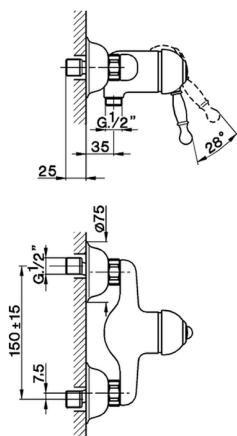

## Single lever shower mixer ARCANA ROYAL\_AY000441

MODEL **AY000441**

Single lever shower mixer, without shower set, 1/2" M flexible connection

### CHARACTERISTICS

Cartridge Spare Parts **ZZ92909000**

**43 mm Cartridge**