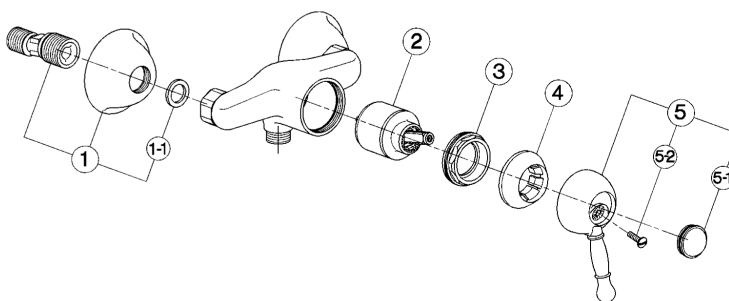

bar	PORTATA * FLOW RATE DURCHFLOSS DEBIT l/min.
0,5	6,5
1	8,5
2	12
3	14,5
4	16
5	18

* con resistenza silenziosa della classe di portata A (15 l/min. a 3 bar)
with hydraulic resistance of flow rate class A (15 l/min. at 3 bar)
mit geräuscharmen Widerstand der Durchflussklasse A (15 l/min. bei 3 bar)
avec aérateur classe A (15 l/min. à 3 bar)

NR.	DESCRIZIONE DESCRIPTION BESCHREIBUNG DESCRIPTION	N. CODICE CODE NO. WERKSNR. NR. CODE	NR.	DESCRIZIONE DESCRIPTION BESCHREIBUNG DESCRIPTION	N. CODICE CODE NO. WERKSNR. NR. CODE	NR.	DESCRIZIONE DESCRIPTION BESCHREIBUNG DESCRIPTION	N. CODICE CODE NO. WERKSNR. NR. CODE
1	Eccentrico con rosone "AC" Eccentric connection with escutcheon "AC" S - Anschluss m. Rosette "AC" Excentrique + rosace "AC"	ZZ 92826 0	5-1	Placchetta per leva "AY" Cap for lever "AY" Abdeckkappe / Hebel "AY" Plaquelette levier "AY"	ZZ 93048 0			
1-1	Guarnizione NBR 90 SH, 24x16x2,7 Gasket NBR 90 SH, 24x16x2,7 Dichtung NBR 90 SH, 24x16x2,7 Joint NBR 90 SH, 24x16x2,7	ZZ 92689 0	5-2	Vite M, 4,5x15 lb. tc. Screw M, 4,5x15 Schraube M, 4,5x15 Vis M, 4,5x15	ZZ 92641 0			
2	Cartuccia monocomando piccola Mixing valve - small size Kartusche Cartouche mitigeurs	ZZ 92909 0						
3	Calotta bloccaggio cartuccia piccola Nut for mixing valve-small Mutter 1/Kartusche Erou pour cartouche Copricartuccia senza ideogrammi Escutcheon cartridge without ideogram Abdeckkappe ohne Ideogramm Couvre-cartouche sans ideogramme	ZZ 92603 0						
4	Leva monocomando "AY" Lever "AY" Hebel "AY" Levier "AY"	ZZ 90370 0						

AY.4

AY000441

<https://en.cisal.it/single-lever-shower-mixer-arcana-royal-ay000441>

2026-06-10