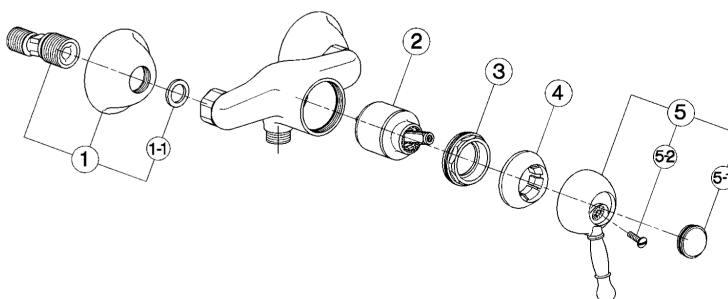

bar	PORTATA * FLOW RATE DURCHFLOSS DEBIT l/min.
0,5	6,5
1	8,5
2	12
3	14,5
4	16
5	18

* con resistenza silenziosa della classe di portata A (15 l/min. a 3 bar)
with hydraulic resistance of flow rate class A (15 l/min. at 3 bar)
mit geräuscharmen Widerstand der Durchflussklasse A (15 l/min. bei 3 bar)
avec aérateur classe A (15 l/min. à 3 bar)

NR.	DESCRIZIONE DESCRIPTION BESCHREIBUNG DESCRIPTION	N. CODICE CODE NO. WERKSNR. NR. CODE	NR.	DESCRIZIONE DESCRIPTION BESCHREIBUNG DESCRIPTION	N. CODICE CODE NO. WERKSNR. NR. CODE	NR.	DESCRIZIONE DESCRIPTION BESCHREIBUNG DESCRIPTION	N. CODICE CODE NO. WERKSNR. NR. CODE
1	Eccentrico con rosone "AC" Eccentric connection with escutcheon "AC" S - Anschluss m. Rosette "AC" Excentrique + rosace "AC"	ZZ 92826 0	5-1	Placchetta per leva "AY" Cap for lever "AY" Abdeckkappe 1/Hebel "AY" Plaquette levier "AY"	ZZ 93048 0			
1-1	Guarnizione NBR 90 SH, 24x16x2,7 Gasket NBR 90 SH, 24x16x2,7 Dichtung NBR 90 SH, 24x16x2,7 Joint NBR 90 SH, 24x16x2,7	ZZ 92689 0	5-2	Vite M.4,5x15 lb. tc. Screw M.4,5x15 Schraube M.4,5x15 Vis M.4,5x15	ZZ 92641 0			
2	Cartuccia monocomando piccola Mixing valve - small size Kartusche Cartouche mitigeurs	ZZ 92909 0						
3	Calotta bloccaggio cartuccia piccola Nut for mixing valve-small Mutter 1/Kartusche Erou pour cartouche	ZZ 92603 0						
4	Copricartuccia senza ideogrammi Escutcheon cartridge without ideogram Abdeckkappe ohne Ideogramm Couvre-cartouche sans ideogramme	ZZ 92718 0						
5	Leva monocomando "AY" Lever "AY" Hebel "AY" Levier "AY"	ZZ 90370 0						

AY.4

AY000441

<https://en.cisal.it/single-lever-shower-mixer-arcana-royal-ay000441>

2026-05-20