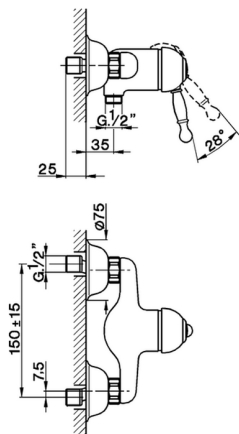

## Single lever shower mixer ARCANA ROYAL\_AY000441

MODEL **AY000441**

Single lever shower mixer, without shower set, 1/2" M flexible connection

### CHARACTERISTICS

Cartridge Spare Parts **ZZ92909000**

**43 mm Cartridge**