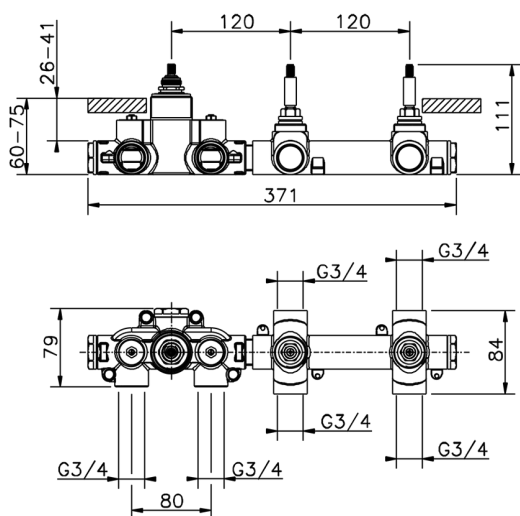

Cover Part for 2 Function Concealed Thermo. Valve WELLNESS_RI01R200

MODEL **RI01R200**

Cover Part for 2 Function Concealed Thermo.Valve,for item ZA01R200

AVAILABLE FINISHINGS

-  **21** 21 Chrome
-  **24** 24 Gold
-  **2F** 2F Brushed Nickel
-  **2W** 2W Brushed Gold
-  **40** 40 Matt Black
-  **4Q** 4Q Matt White
-  **5G** 5G Rose Gold
-  **6V** 6V Matt White/Brushed Nickel
-  **6X** 6X Matt White/Brushed Gold
-  **7W** 7W Matt Black/Brushed Gold

2 Function Concealed Thermostatic Valve CONCEALED_ZA01R200

MODEL **ZA01R200**

2 Function Concealed Thermostatic Valve

AVAILABLE FINISHINGS

04 04 Without finishing

CHARACTERISTICS

Concealed **1**
 Cartridge Spare Parts **23.51A.HF**
HF Thermostatic Valve