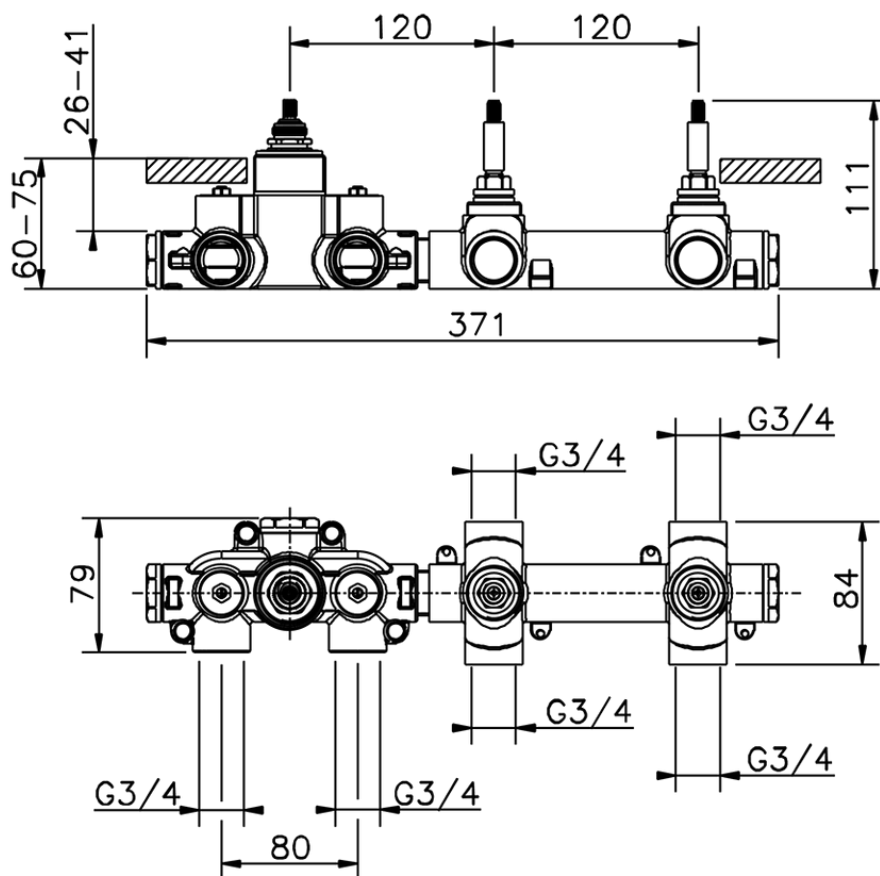

**Cover Part for 2 Function Concealed Thermo. Valve WELLNESS\_RI01R200**

RI01R200

<https://en.cisal.it/cover-part-for-2-function-concealed-thermo-valve-wellness-ri01r200>

ZA01R200

<https://en.cisal.it/2-function-concealed-thermostatic-valve-concealed-za01r200>