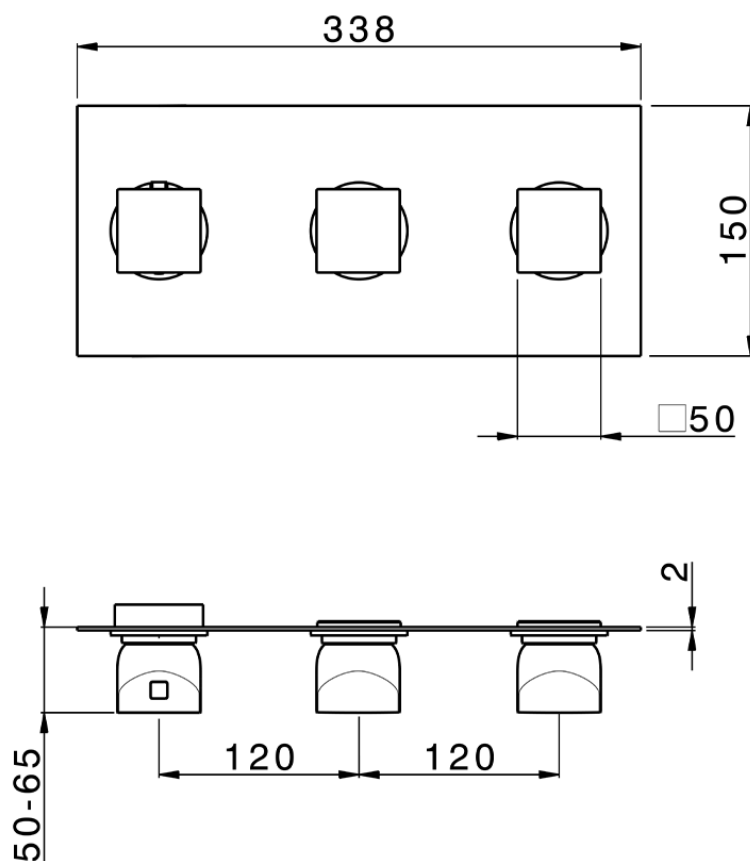

**Cover Part for 2 Function Concealed Thermo. Valve WELLNESS\_RI01R200**

RI01R200

<https://en.cisal.it/cover-part-for-2-function-concealed-thermo-valve-wellness-ri01r200>

ZA01R200

<https://en.cisal.it/2-function-concealed-thermostatic-valve-concealed-za01r200>