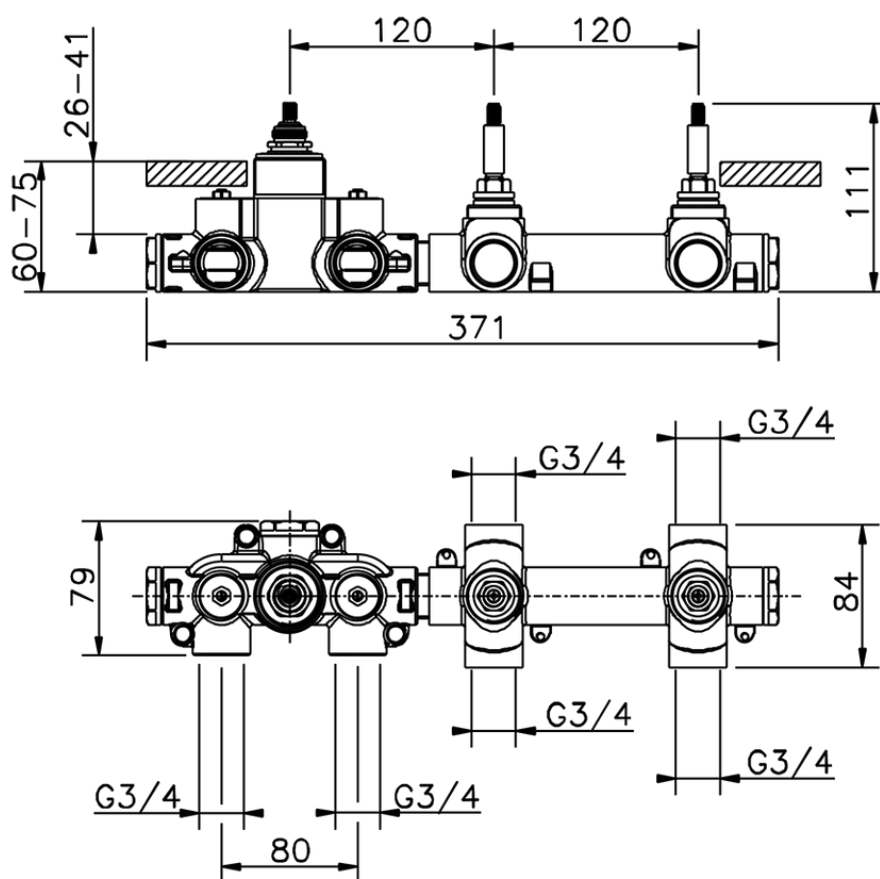

**Cover Part for 2 Function Concealed Thermo. Valve WELLNESS\_RI01R200**

RI01R200

<https://en.cisal.it/cover-part-for-2-function-concealed-thermo-valve-wellness-ri01r200>

ZA01R200

<https://en.cisal.it/2-function-concealed-thermostatic-valve-concealed-za01r200>