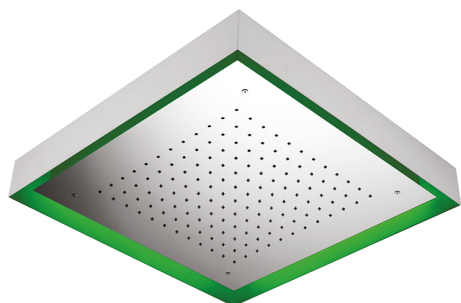

570x570 mm Chromotherapy Ceiling showerhead ZEN SHOWER_ZS0C0135

MODEL **ZS0C0135**

570x570 mm Chromotherapy Ceiling showerhead, with white cover, rain, chromotherapy functions, built-in control included, Stainless Steel AISI 304

AVAILABLE FINISHINGS

-  **D1** D1 Brushed Inox
-  **40** 40 Matt Black
-  **4Q** 4Q Matt White
-  **D2** D2 Polished Inox

CHARACTERISTICS

2026-04-15