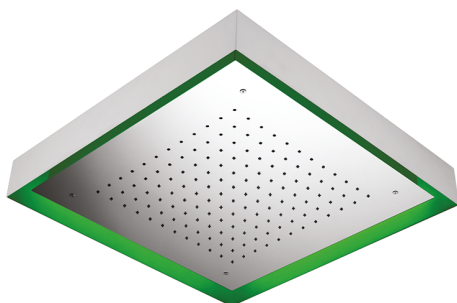

570x570 mm Chromotherapy Ceiling showerhead ZEN SHOWER_ZS0C0135

MODEL **ZS0C0135**

570x570 mm Chromotherapy Ceiling showerhead, with white cover, rain, chromotherapy functions, built-in control included, Stainless Steel AISI 304

AVAILABLE FINISHINGS

-  **D1** D1 Brushed Inox
-  **40** 40 Matt Black
-  **4Q** 4Q Matt White
-  **D2** D2 Polished Inox

CHARACTERISTICS

2026-06-14