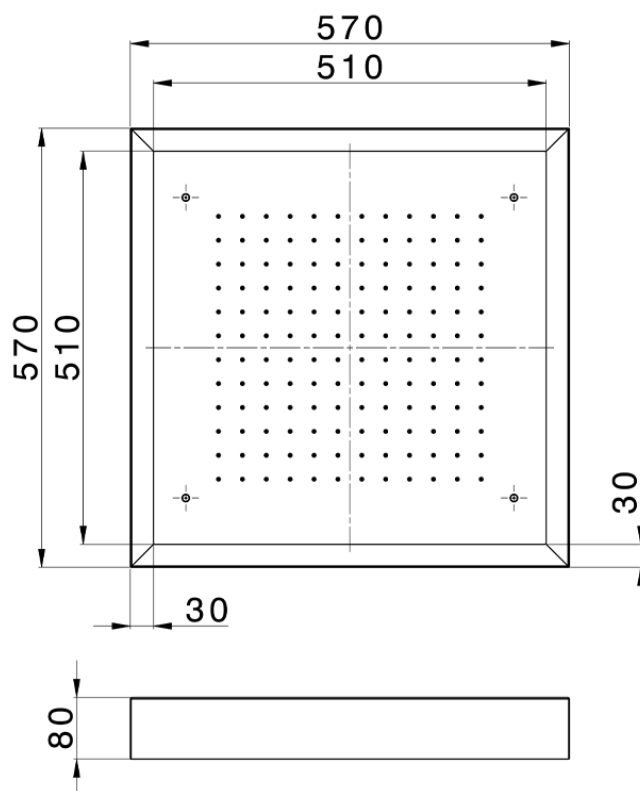

**570x570 mm Chromotherapy Ceiling showerhead ZEN SHOWER\_ZS0C0135**

ZS0C0135

<https://en.cisal.it/570x570-mm-chromotherapy-ceiling-showerhead-zen-shower-zs0c0135>

2026-04-15