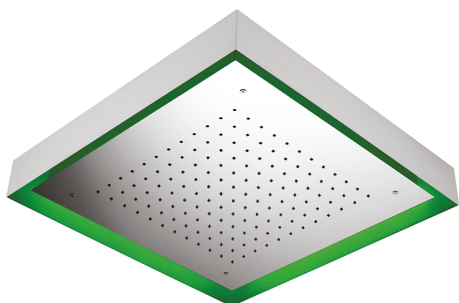

570x570 mm Chromotherapy Ceiling showerhead ZEN SHOWER_ZS0C0135

MODEL **ZS0C0135**

570x570 mm Chromotherapy Ceiling showerhead, with white cover, rain, chromotherapy functions, built-in control included, Stainless Steel AISI 304

AVAILABLE FINISHINGS

-  **D1** D1 Brushed Inox
-  **40** 40 Matt Black
-  **4Q** 4Q Matt White
-  **D2** D2 Polished Inox

CHARACTERISTICS

2026-06-13