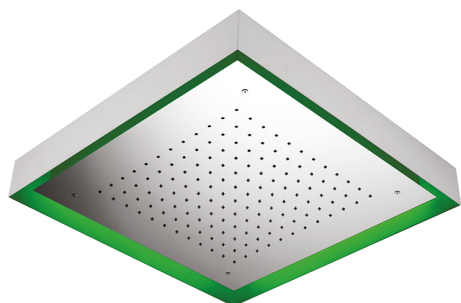

## 570x570 mm Chromotherapy Ceiling showerhead ZEN SHOWER\_ZS0C0135

MODEL **ZS0C0135**

570x570 mm Chromotherapy Ceiling showerhead, with white cover, rain, chromotherapy functions, built-in control included, Stainless Steel AISI 304