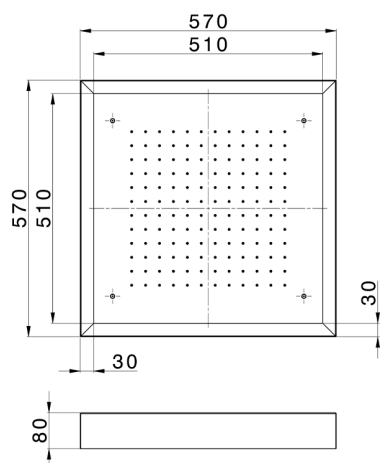

## 570x570 mm Chromotherapy Ceiling showerhead ZEN SHOWER\_ZS0C0135

MODEL **ZS0C0135**

570x570 mm Chromotherapy Ceiling showerhead, with white cover, rain, chromotherapy functions, built-in control included, Stainless Steel AISI 304