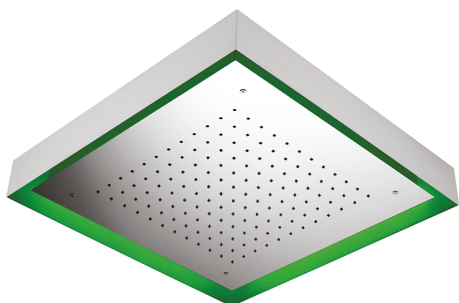

## 570x570 mm Chromotherapy Ceiling showerhead ZEN SHOWER\_ZS0C0135

MODEL **ZS0C0135**

570x570 mm Chromotherapy Ceiling showerhead, with white cover, rain, chromotherapy functions, built-in control included, Stainless Steel AISI 304