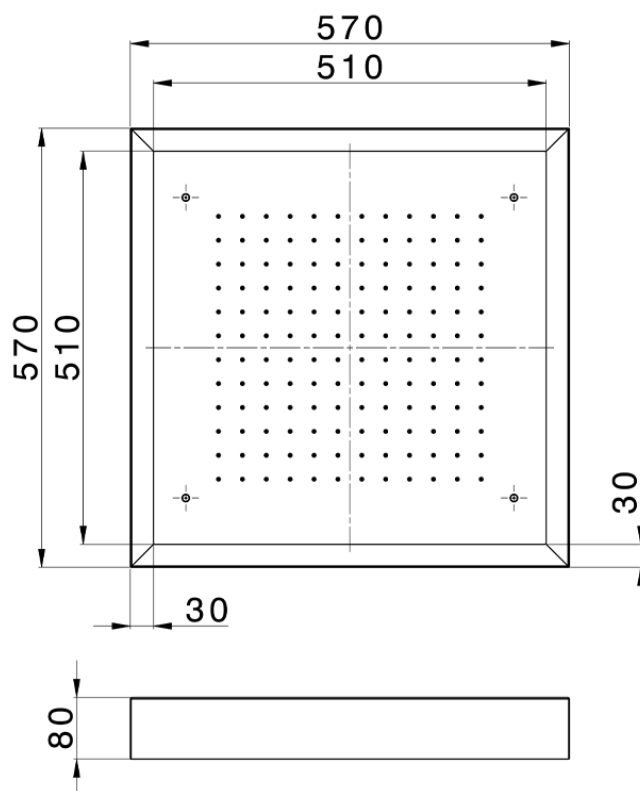

570x570 mm Chromotherapy Ceiling showerhead ZEN SHOWER_ZS0C0135

ZS0C0135

<https://en.cisal.it/570x570-mm-chromotherapy-ceiling-showerhead-zen-shower-zs0c0135>

2026-04-23