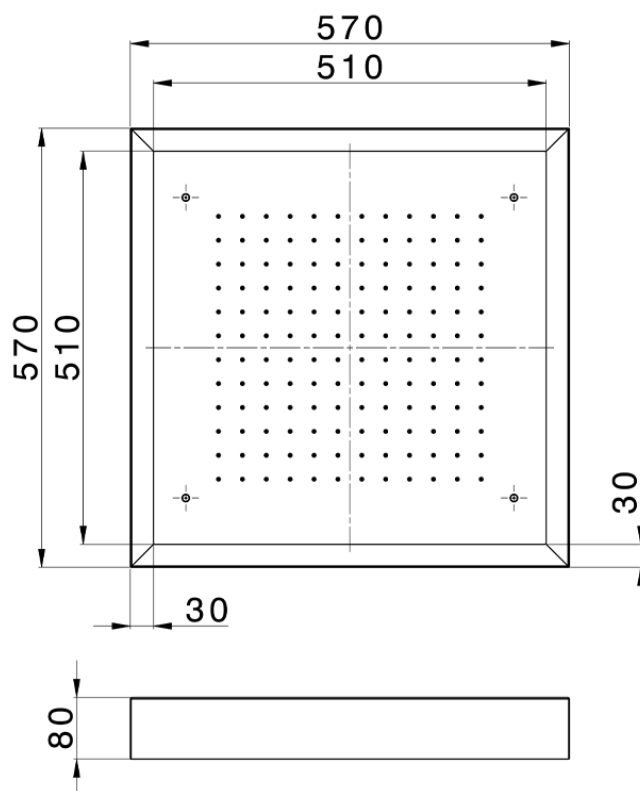

570x570 mm Chromotherapy Ceiling showerhead ZEN SHOWER_ZS0C0135

ZS0C0135

<https://en.cisal.it/570x570-mm-chromotherapy-ceiling-showerhead-zen-shower-zs0c0135>

2026-06-13