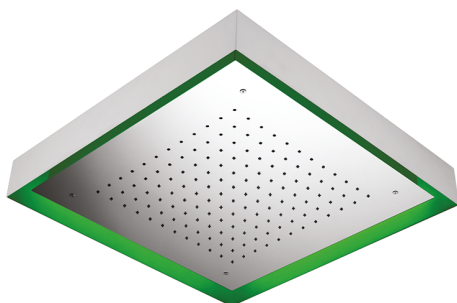

570x570 mm Chromotherapy Ceiling showerhead ZEN SHOWER_ZS0C0135

MODEL **ZS0C0135**

570x570 mm Chromotherapy Ceiling showerhead, with white cover, rain, chromotherapy functions, built-in control included, Stainless Steel AISI 304

AVAILABLE FINISHINGS

-  **D1** D1 Brushed Inox
-  **40** 40 Matt Black
-  **4Q** 4Q Matt White
-  **D2** D2 Polished Inox

CHARACTERISTICS

2026-04-08