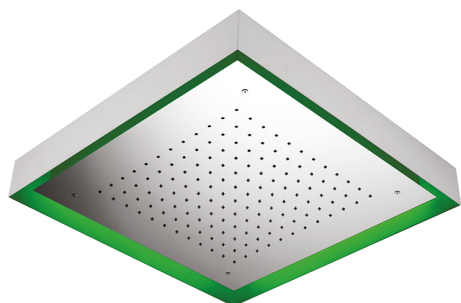

570x570 mm Chromotherapy Ceiling showerhead ZEN SHOWER_ZS0C0135

MODEL **ZS0C0135**

570x570 mm Chromotherapy Ceiling showerhead, with white cover, rain, chromotherapy functions, built-in control included, Stainless Steel AISI 304

AVAILABLE FINISHINGS

-  **D1** D1 Brushed Inox
-  **40** 40 Matt Black
-  **4Q** 4Q Matt White
-  **D2** D2 Polished Inox

CHARACTERISTICS

2026-04-28