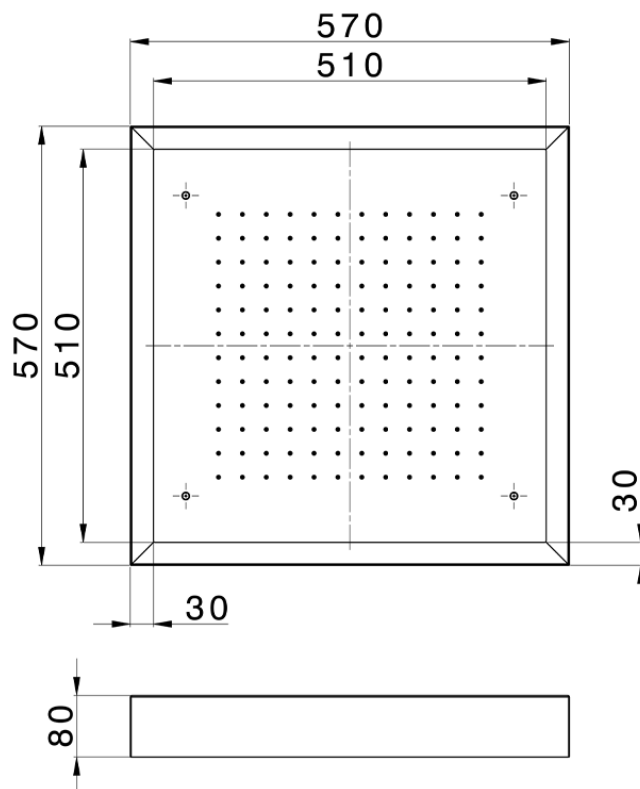

570x570 mm Chromotherapy Ceiling showerhead ZEN SHOWER_ZS0C0135

ZS0C0135

<https://en.cisal.it/570x570-mm-chromotherapy-ceiling-showerhead-zen-shower-zs0c0135>

2026-04-08