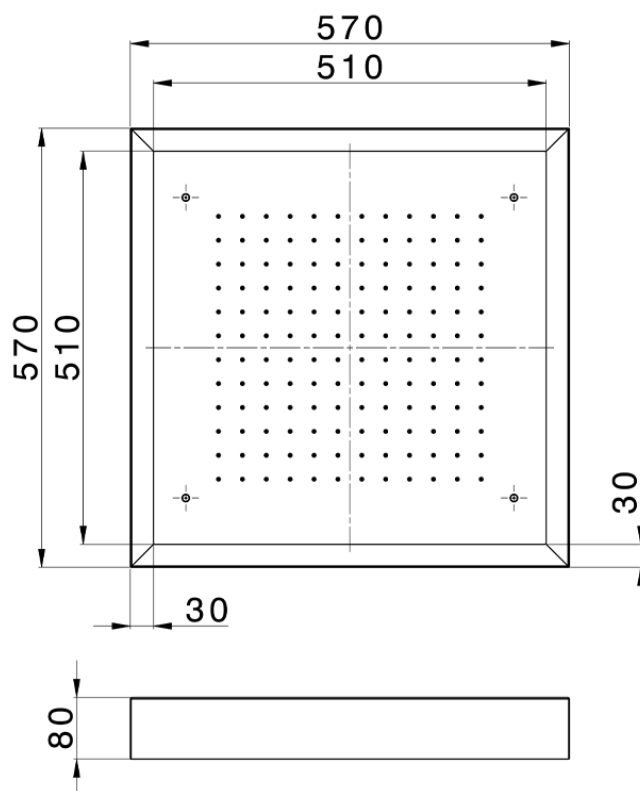

570x570 mm Chromotherapy Ceiling showerhead ZEN SHOWER_ZS0C0135

ZS0C0135

<https://en.cisal.it/570x570-mm-chromotherapy-ceiling-showerhead-zen-shower-zs0c0135>

2026-04-28