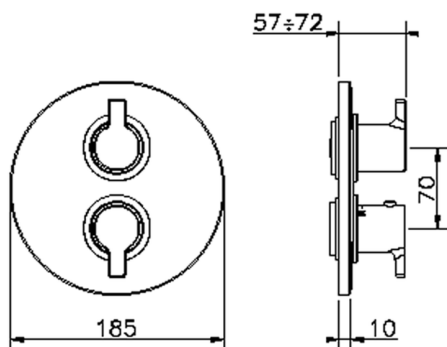

Thermostatic

The Cisal thermostatic is your personal water manager, helping you to handle, control and save water and energy.