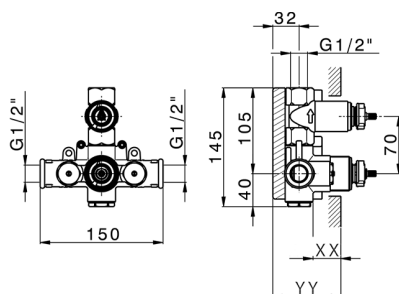

## Concealed thermostatic shower valve, 1-outlet CONCEALED\_ZA007301

MODEL **ZA007301**

Concealed thermostatic shower valve,  
1-outlet, Stopvalve with 1/2" outlet, without trim kit

AVAILABLE FINISHINGS

CHARACTERISTICS

Concealed **1**  
Cartridge Spare Parts **24.04A.PP**  
**8x20 Plus P Thermostatic Valve**

Piastra/Plate/Plaque/Platte/Placa  
2-3mm: XX 25-40 YY 76-91  
10mm: XX 16-31 YY 65-80