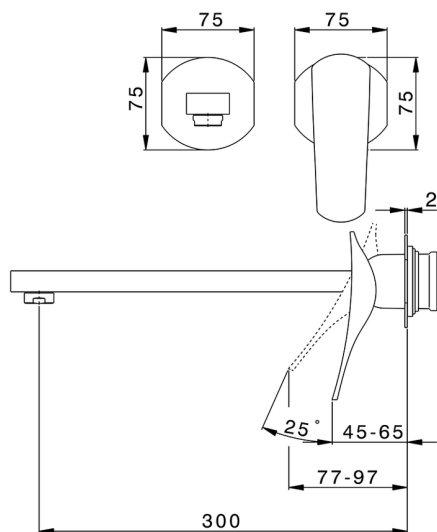

Exposed part for single lever washbasin valve ROADSTER ACCENT_RA005514

MODEL **RA005514**

Exposed part for single lever washbasin valve, without concealed part, spout L.300 mm, for item Easy-Box ZA002450-ZA025510