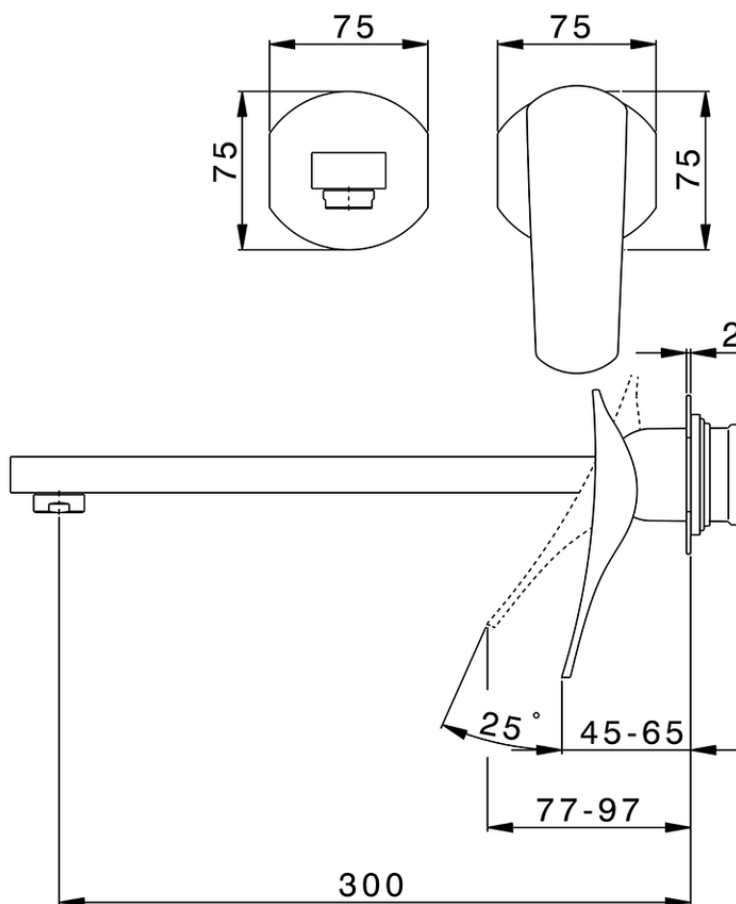

Exposed part for single lever washbasin valve ROADSTER ACCENT_RA005514

RA005514

<https://en.cisal.it/exposed-part-for-single-lever-washbasin-valve-roadster-accent-ra005514>

2026-05-19