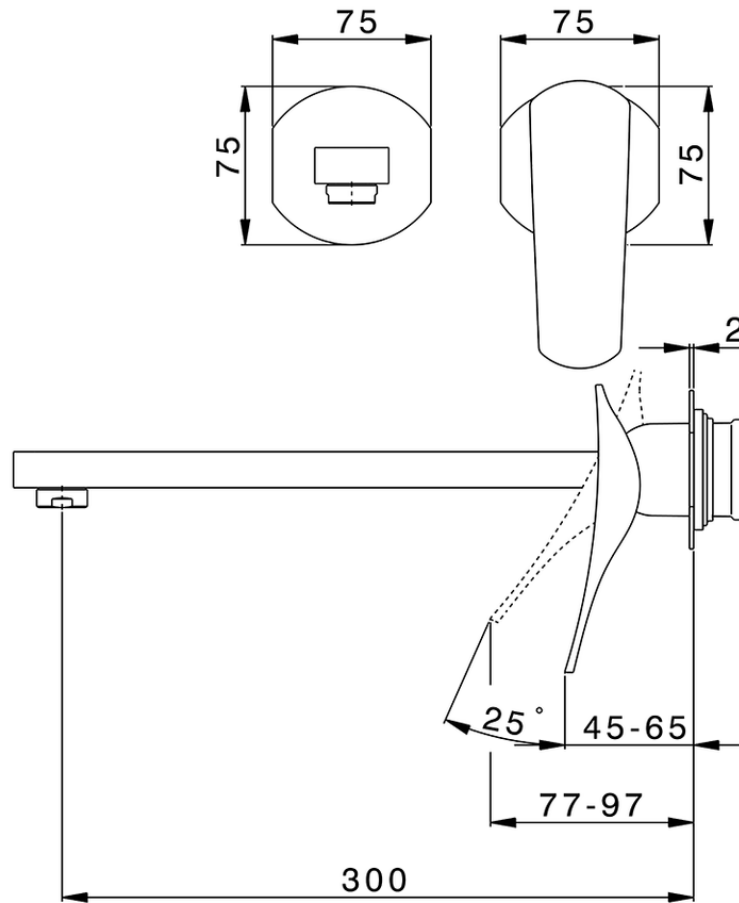

Exposed part for single lever washbasin valve ROADSTER ACCENT_RA005514

RA005514

<https://en.cisal.it/exposed-part-for-single-lever-washbasin-valve-roadster-accent-ra005514>

2026-04-28