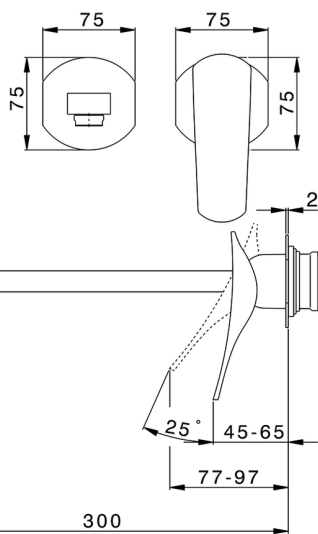

## Exposed part for single lever washbasin valve ROADSTER ACCENT\_RA005514

MODEL **RA005514**

Exposed part for single lever washbasin valve, without concealed part, spout L.300 mm, for item Easy-Box ZA002450-ZA025510