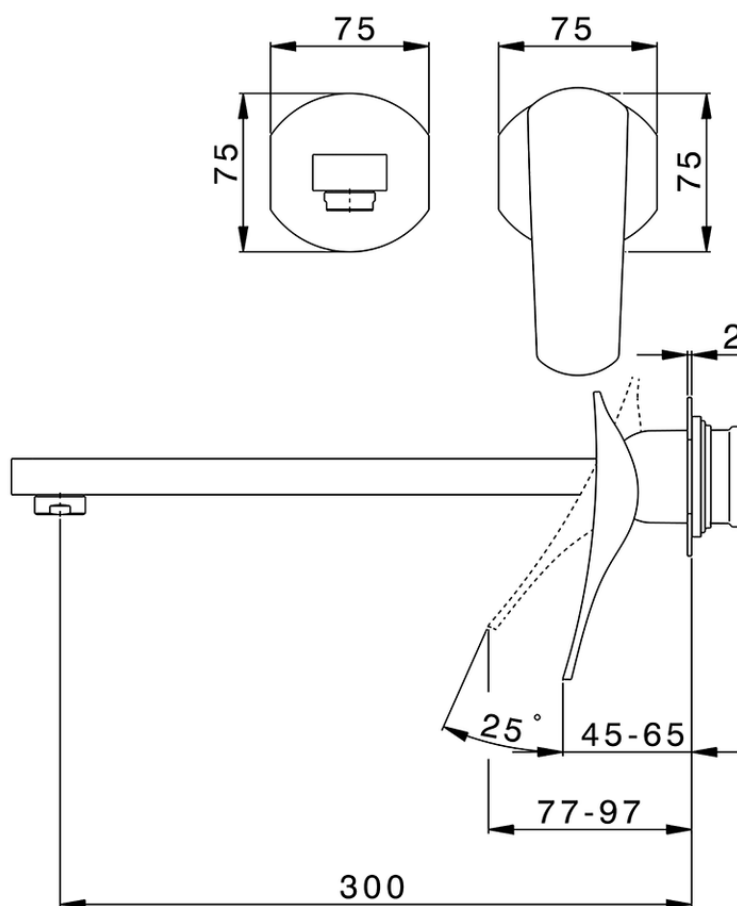

**Exposed part for single lever washbasin valve ROADSTER ACCENT\_RA005514**

RA005514

<https://en.cisal.it/exposed-part-for-single-lever-washbasin-valve-roadster-accent-ra005514>

2026-06-13