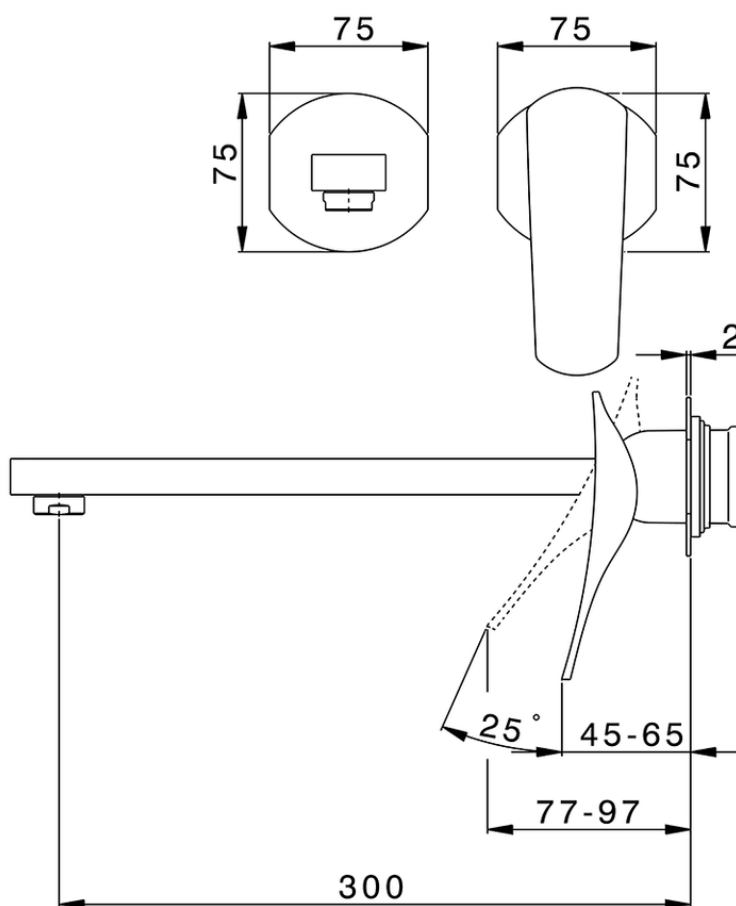

Exposed part for single lever washbasin valve ROADSTER ACCENT_RA005514

RA005514

<https://en.cisal.it/exposed-part-for-single-lever-washbasin-valve-roadster-accent-ra005514>

2026-06-14