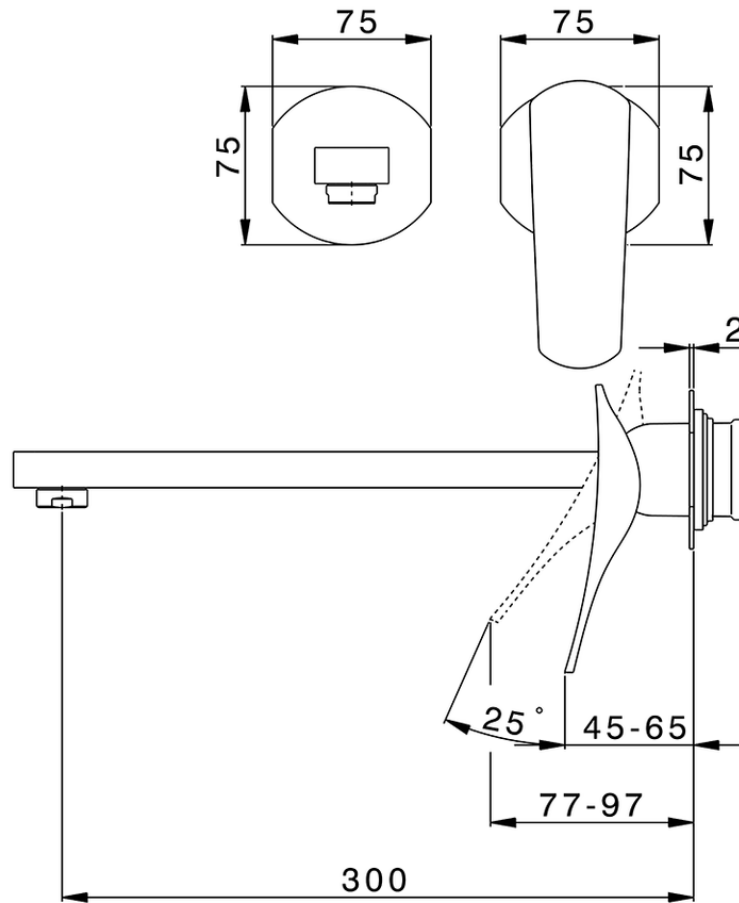

Exposed part for single lever washbasin valve ROADSTER ACCENT_RA005514

RA005514

<https://en.cisal.it/exposed-part-for-single-lever-washbasin-valve-roadster-accent-ra005514>

2026-05-19