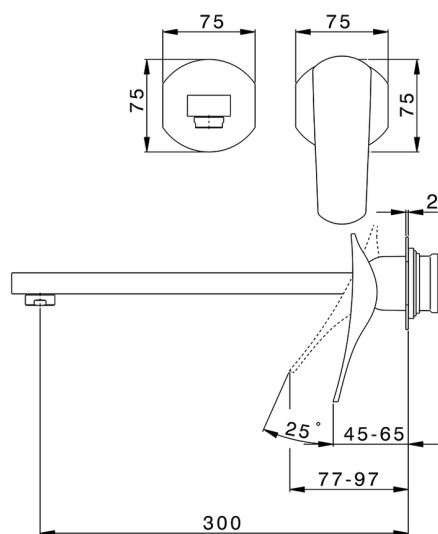

Exposed part for single lever washbasin valve ROADSTER ACCENT_RA005514

MODEL **RA005514**

Exposed part for single lever washbasin valve, without concealed part, spout L.300 mm, for item Easy-Box ZA002450-ZA025510