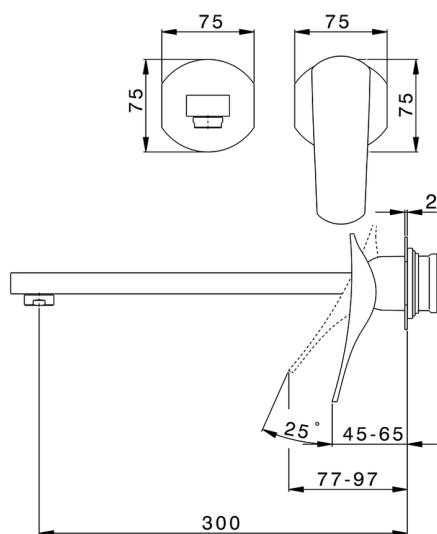

Exposed part for single lever washbasin valve ROADSTER ACCENT_RA005514

MODEL **RA005514**

Exposed part for single lever washbasin valve, without concealed part, spout L.300 mm, for item Easy-Box ZA002450-ZA025510