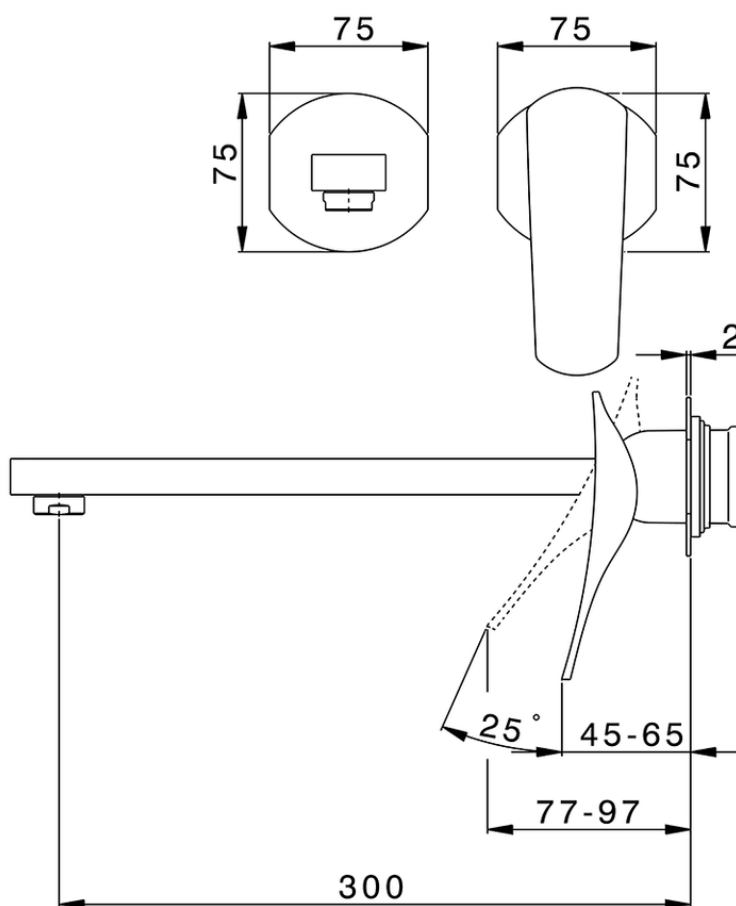

Exposed part for single lever washbasin valve ROADSTER ACCENT_RA005514

RA005514

<https://en.cisal.it/exposed-part-for-single-lever-washbasin-valve-roadster-accent-ra005514>

2026-06-13