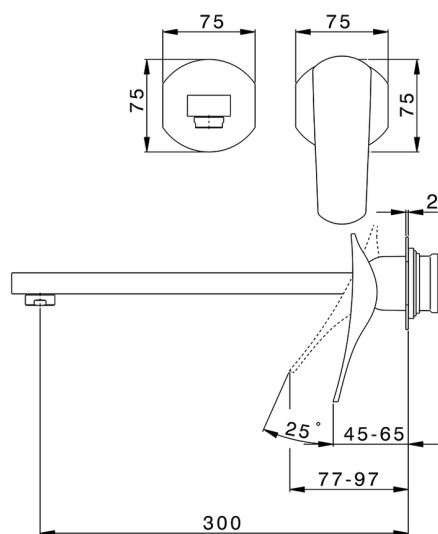

## Exposed part for single lever washbasin valve ROADSTER ACCENT\_RA005514

MODEL **RA005514**

Exposed part for single lever washbasin valve, without concealed part, spout L.300 mm, for item Easy-Box ZA002450-ZA025510