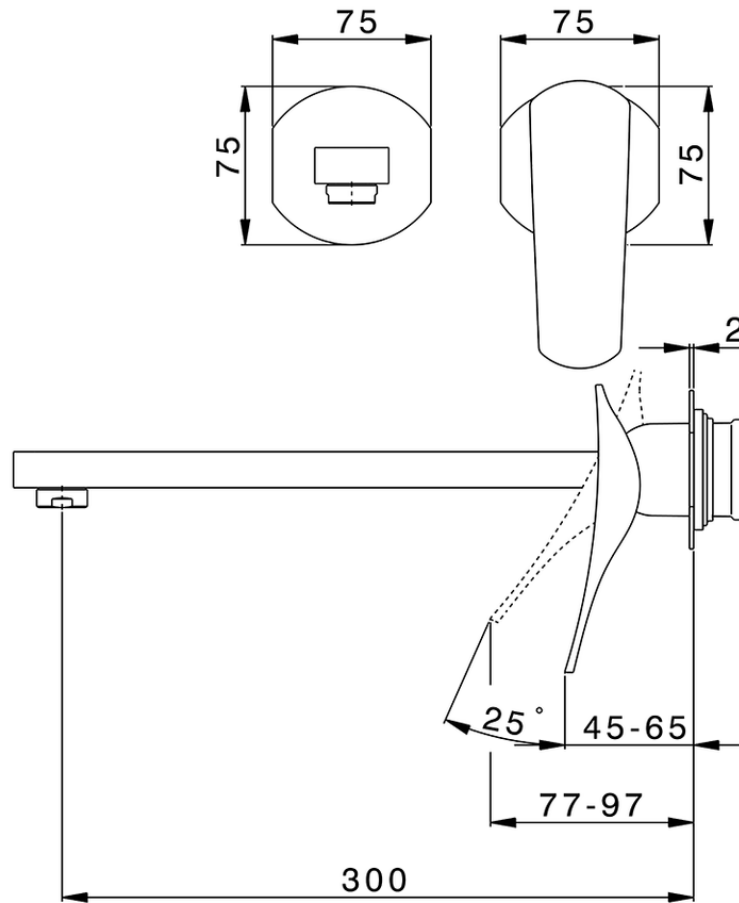

## Exposed part for single lever washbasin valve ROADSTER ACCENT\_RA005514

RA005514

<https://en.cisal.it/exposed-part-for-single-lever-washbasin-valve-roadster-accent-ra005514>

2026-04-06