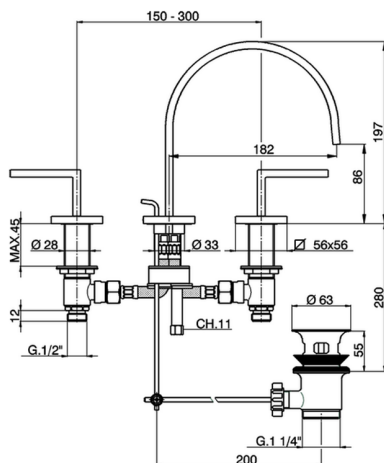

CHARACTERISTICS