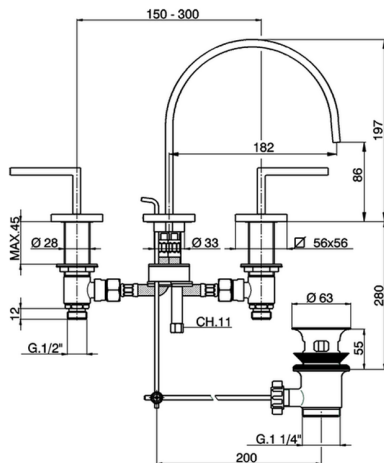

CHARACTERISTICS