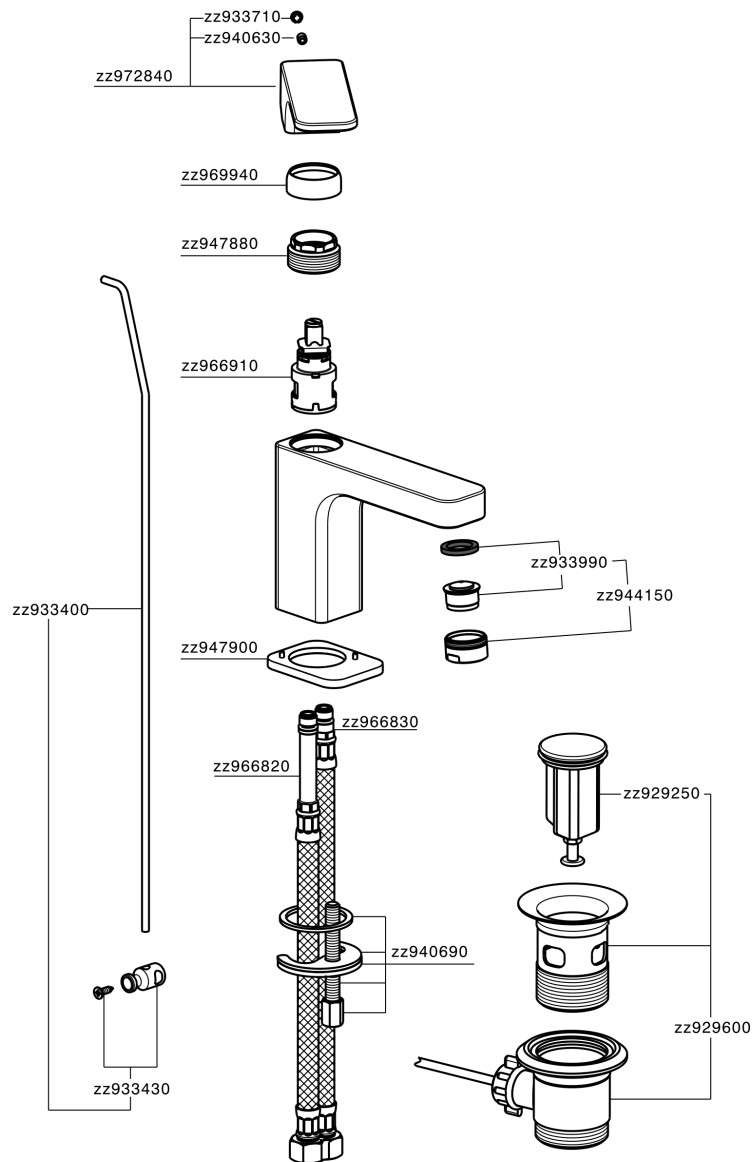

Single lever basin mixer EnergySave CUBIC_CU000515

CU000515

<https://en.cisal.it/single-lever-basin-mixer-energysave-cubic-cu000515>

2026-04-30