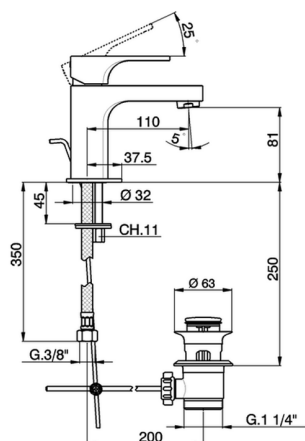

## Single lever basin mixer EnergySave CUBIC\_CU000515

MODEL **CU000515**

Single lever basin mixer EnergySave, with automatic 1"1/4 automatic pop-up waste, G.3/8" stainless steel flexible hoses

### CHARACTERISTICS

Cartridge Spare Parts **ZZ96691000**

**25 mm Cartridge**