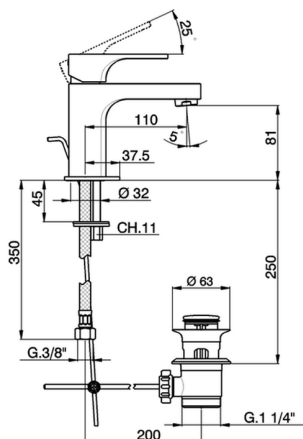

## Single lever basin mixer EnergySave CUBIC\_CU000515

MODEL **CU000515**

Single lever basin mixer EnergySave, with automatic 1"1/4 automatic pop-up waste, G.3/8" stainless steel flexible hoses

### CHARACTERISTICS

Cartridge Spare Parts **ZZ96691000**

**25 mm Cartridge**