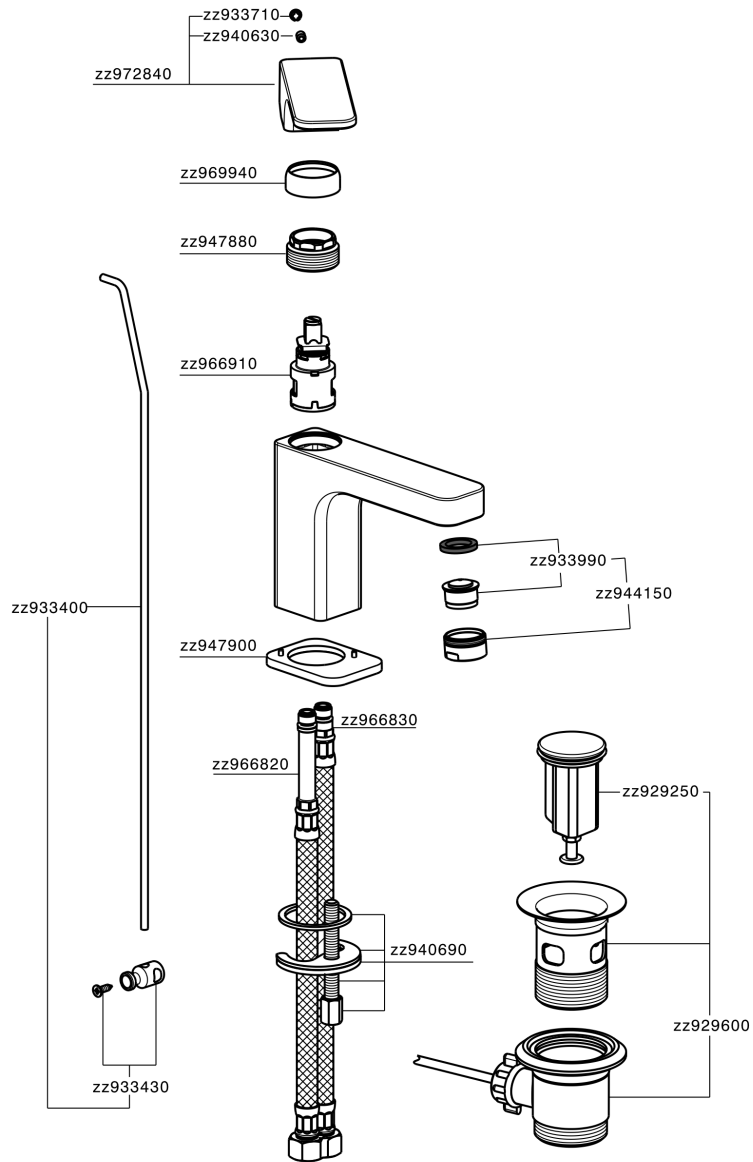

Single lever basin mixer EnergySave CUBIC_CU000515

CU000515

<https://en.cisal.it/single-lever-basin-mixer-energysave-cubic-cu000515>

2026-04-08