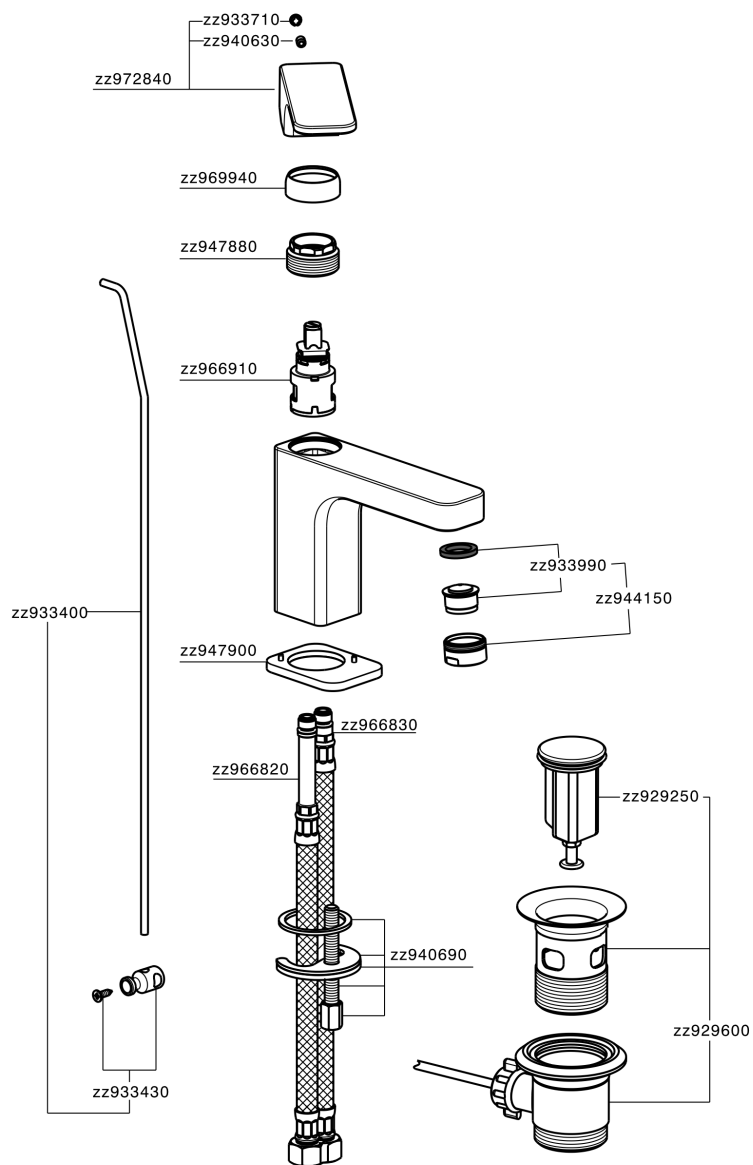

Single lever basin mixer EnergySave CUBIC_CU000515

CU000515

<https://en.cisal.it/single-lever-basin-mixer-energysave-cubic-cu000515>

2026-04-08