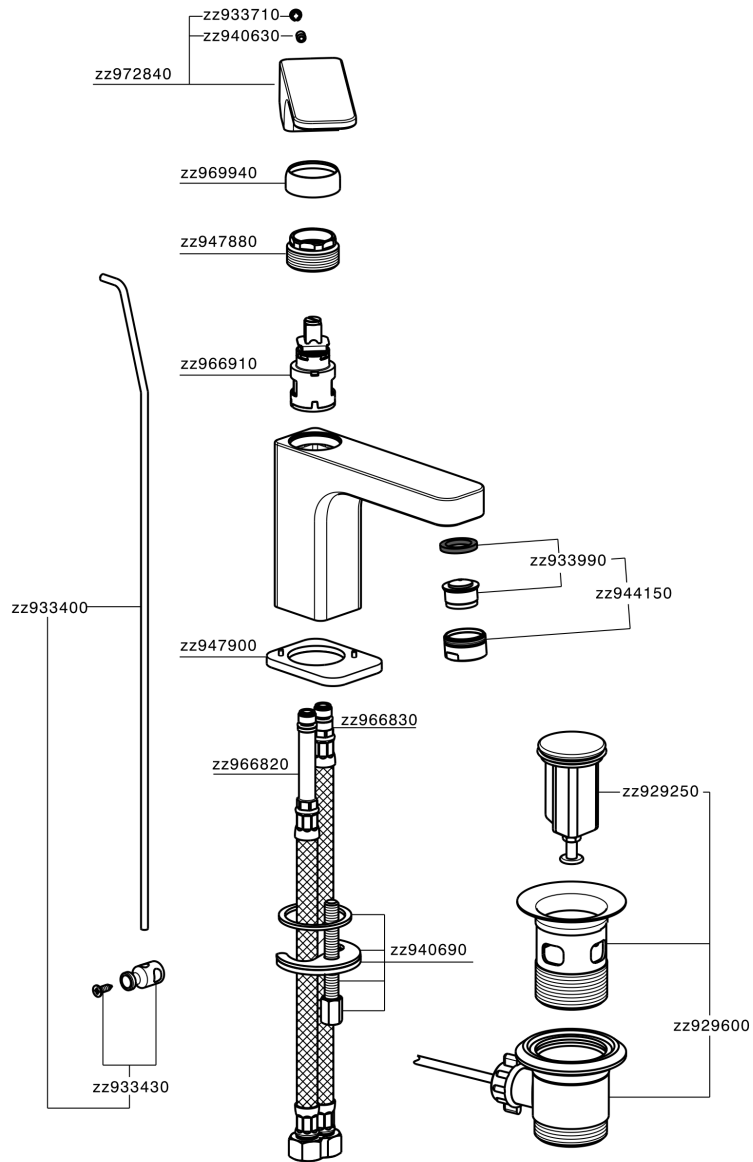

## Single lever basin mixer EnergySave CUBIC\_CU000515

CU000515

<https://en.cisal.it/single-lever-basin-mixer-energysave-cubic-cu000515>

2026-06-14