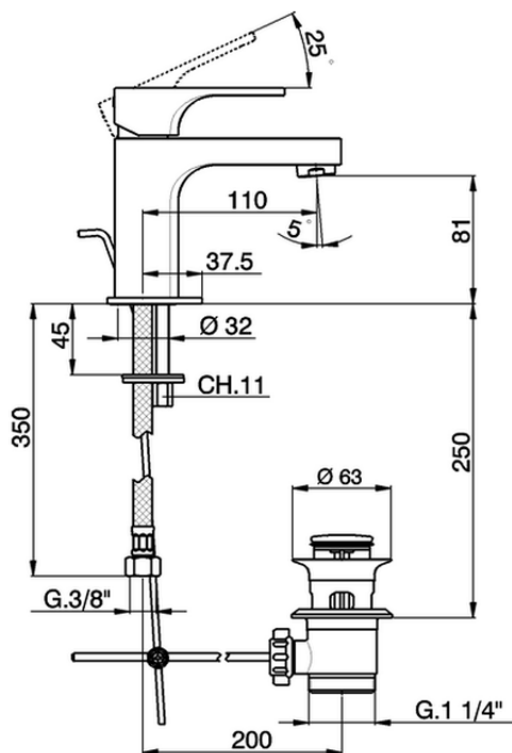

Single lever basin mixer EnergySave CUBIC_CU000515

CU000515

<https://en.cisal.it/single-lever-basin-mixer-energysave-cubic-cu000515>

2026-04-08