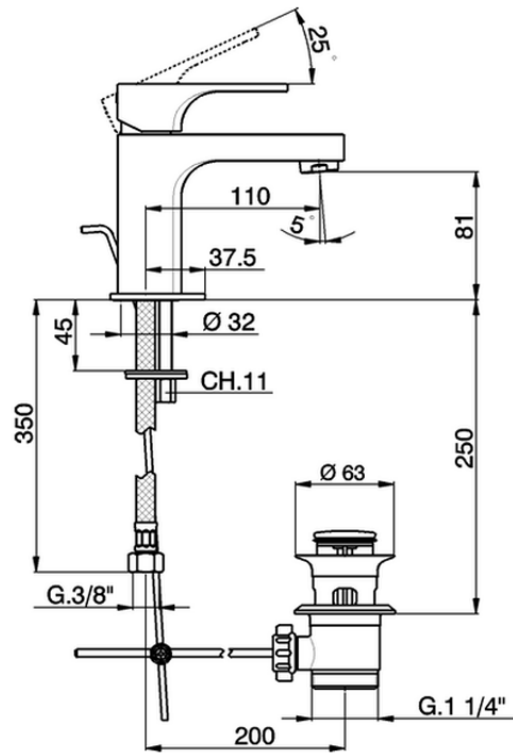

Single lever basin mixer EnergySave CUBIC_CU000515

CU000515

<https://en.cisal.it/single-lever-basin-mixer-energysave-cubic-cu000515>

2026-06-14