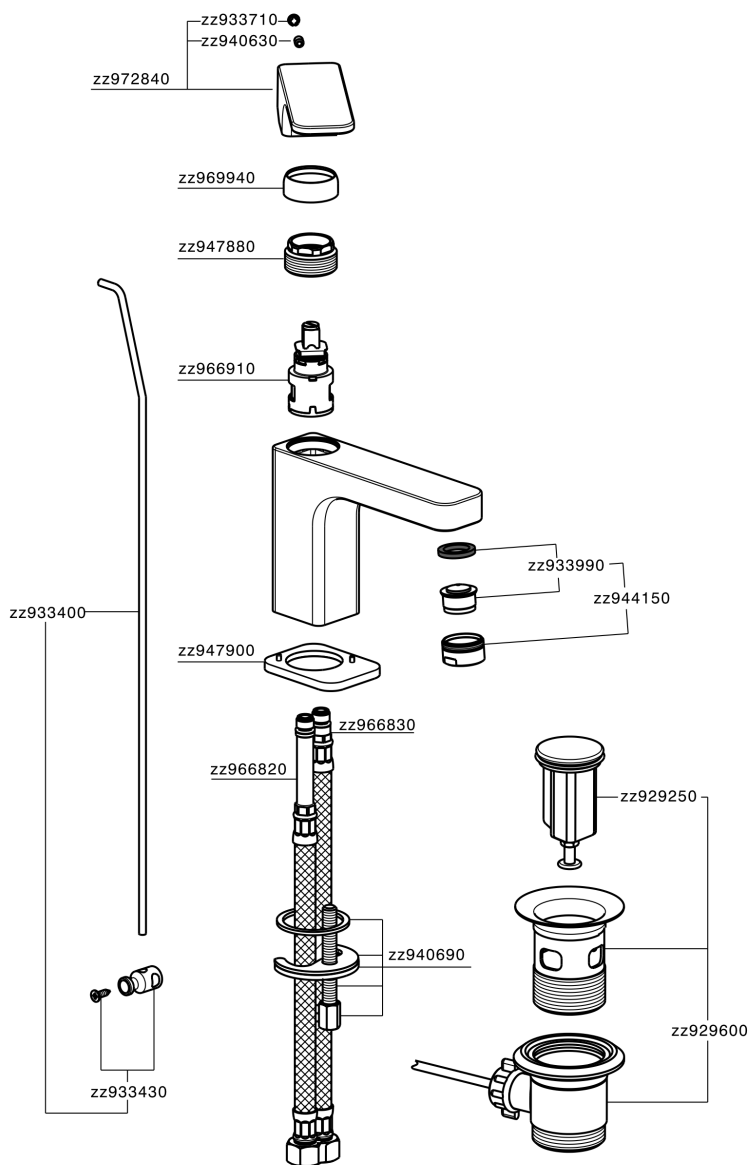

Single lever basin mixer EnergySave CUBIC_CU000515

MODEL **CU000515**

Single lever basin mixer EnergySave, with automatic 1"1/4 automatic pop-up waste, G.3/8" stainless steel flexible hoses

AVAILABLE FINISHINGS

-  **21** 21 Chrome
-  **2B** 2B Polished Nickel
-  **2F** 2F Brushed Nickel
-  **40** 40 Matt Black

CHARACTERISTICS

Cartridge Spare Parts **ZZ96691000**

25 mm Cartridge

EcoStop

EcoStop feature limits water flow to approximately 50% of maximum output with one point of resistance on setting. Push slightly past the middle stop only when full water output is required. This will save water up to 50%.

EnergySave

Thanks to the EnergySave device, only cold water will be drawn if the lever is operated in the central position, so that the water heater will not be engaged and no hot water wasted, leading to considerable savings in energy and costs. The temperature can be adjusted by rotating the lever to the left, until the desired temperature is reached.

Single lever basin mixer EnergySave CUBIC_CU000515

CU000515

<https://en.cisal.it/single-lever-basin-mixer-energysave-cubic-cu000515>

2026-06-16