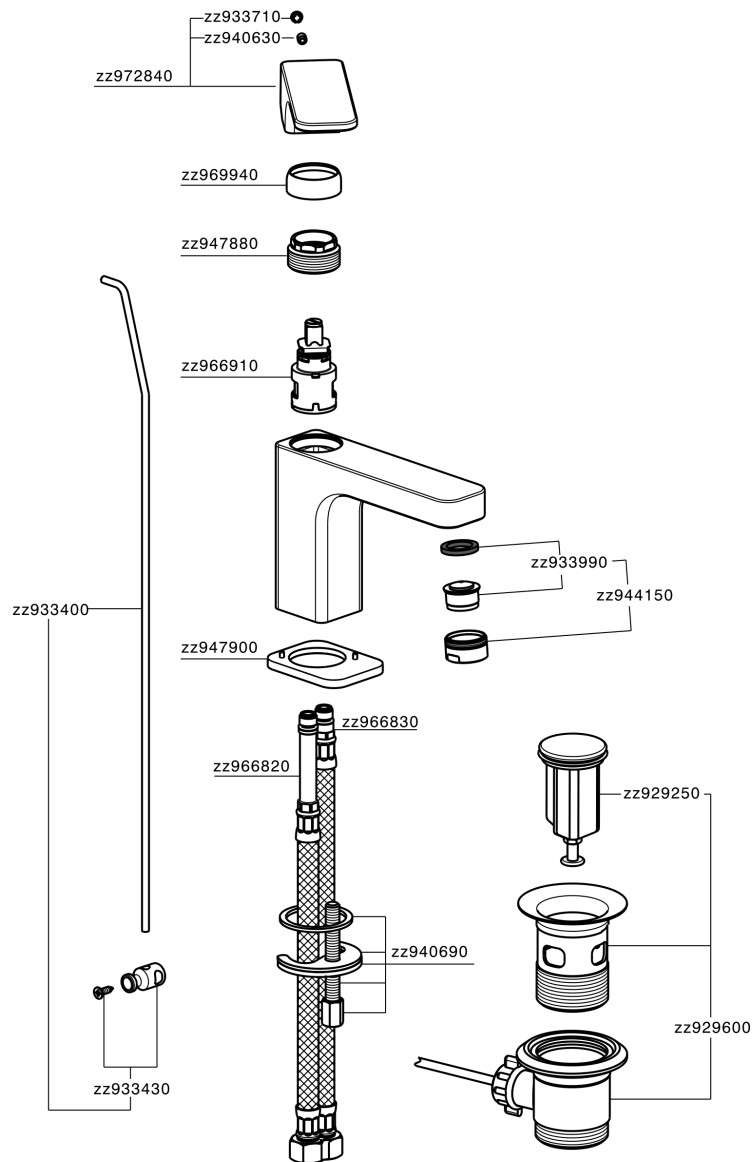

Single lever basin mixer EnergySave CUBIC_CU000515

MODEL **CU000515**

Single lever basin mixer EnergySave, with automatic 1"1/4 automatic pop-up waste, G.3/8" stainless steel flexible hoses

AVAILABLE FINISHINGS

-  **21** 21 Chrome
-  **2B** 2B Polished Nickel
-  **2F** 2F Brushed Nickel
-  **40** 40 Matt Black

CHARACTERISTICS

Cartridge Spare Parts **ZZ96691000**

25 mm Cartridge

EcoStop

EcoStop feature limits water flow to approximately 50% of maximum output with one point of resistance on setting. Push slightly past the middle stop only when full water output is required. This will save water up to 50%.

EnergySave

Thanks to the EnergySave device, only cold water will be drawn if the lever is operated in the central position, so that the water heater will not be engaged and no hot water wasted, leading to considerable savings in energy and costs. The temperature can be adjusted by rotating the lever to the left, until the desired temperature is reached.

Single lever basin mixer EnergySave CUBIC_CU000515

CU000515

<https://en.cisal.it/single-lever-basin-mixer-energysave-cubic-cu000515>

2026-04-10