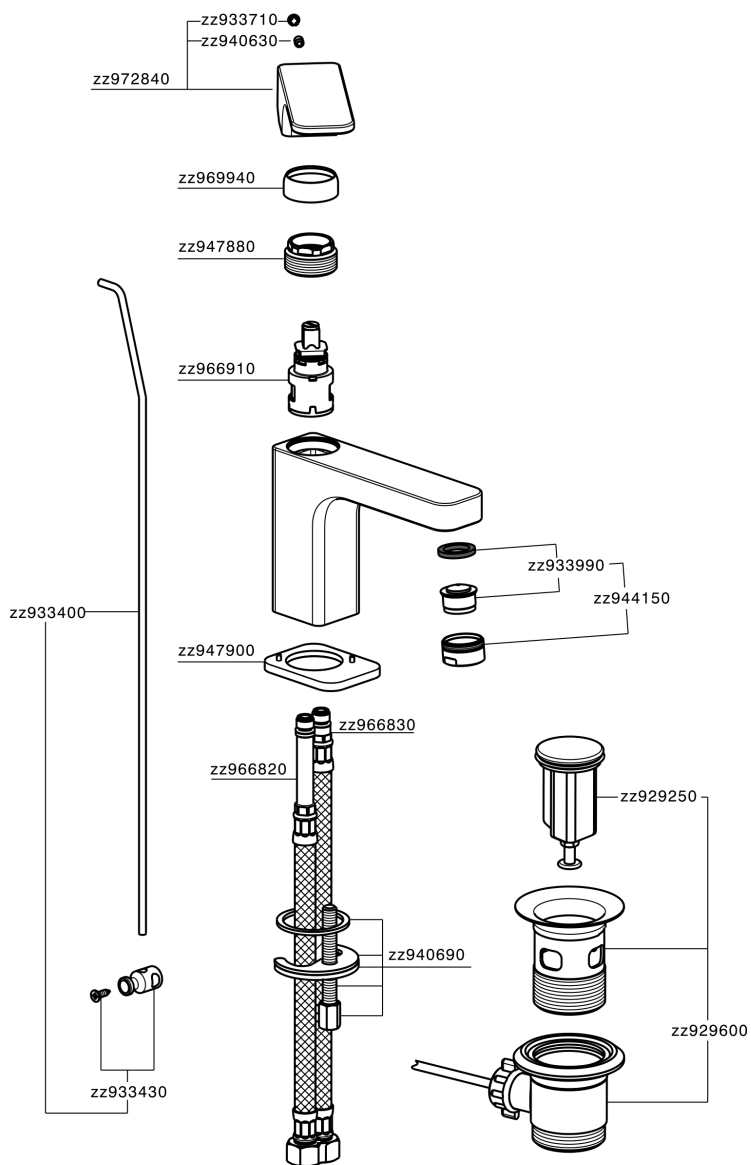

Single lever basin mixer EnergySave CUBIC_CU000515

CU000515

<https://en.cisal.it/single-lever-basin-mixer-energysave-cubic-cu000515>

2026-04-10