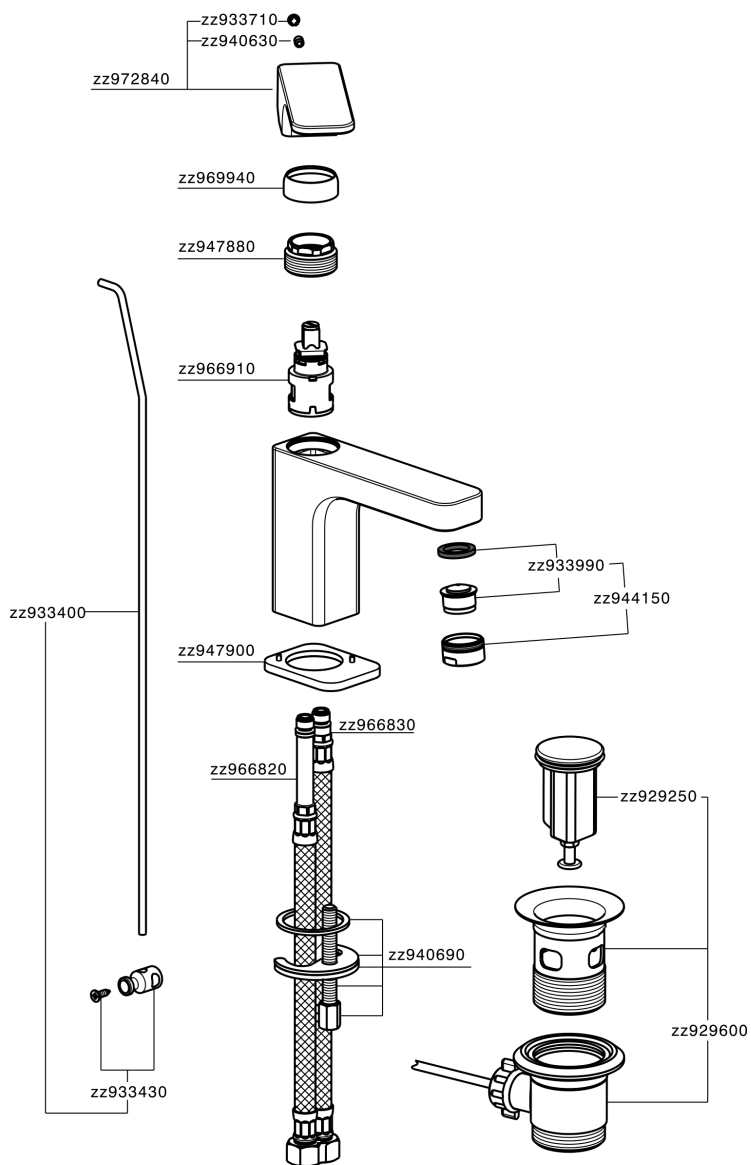

## Single lever basin mixer EnergySave CUBIC\_CU000515

CU000515

<https://en.cisal.it/single-lever-basin-mixer-energysave-cubic-cu000515>

2026-05-20