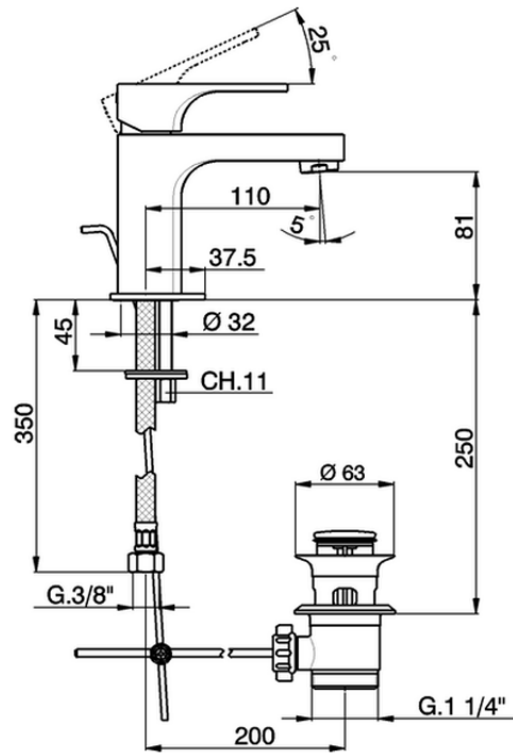

Single lever basin mixer EnergySave CUBIC_CU000515

CU000515

<https://en.cisal.it/single-lever-basin-mixer-energysave-cubic-cu000515>

2026-04-10