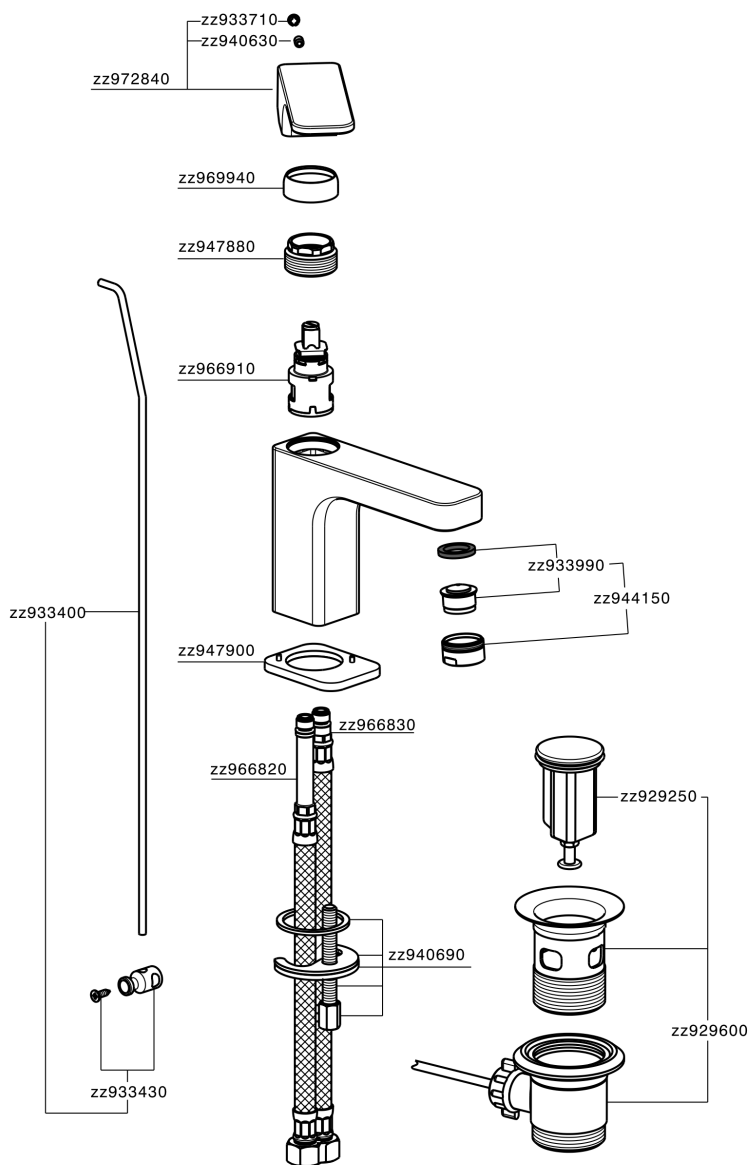

Single lever basin mixer EnergySave CUBIC_CU000515

MODEL **CU000515**

Single lever basin mixer EnergySave, with automatic 1"1/4 automatic pop-up waste, G.3/8" stainless steel flexible hoses

AVAILABLE FINISHINGS

-  **21** 21 Chrome
-  **2B** 2B Polished Nickel
-  **2F** 2F Brushed Nickel
-  **40** 40 Matt Black

CHARACTERISTICS

Cartridge Spare Parts **ZZ96691000**

25 mm Cartridge

EcoStop

EcoStop feature limits water flow to approximately 50% of maximum output with one point of resistance on setting. Push slightly past the middle stop only when full water output is required. This will save water up to 50%.

EnergySave

Thanks to the EnergySave device, only cold water will be drawn if the lever is operated in the central position, so that the water heater will not be engaged and no hot water wasted, leading to considerable savings in energy and costs. The temperature can be adjusted by rotating the lever to the left, until the desired temperature is reached.

Single lever basin mixer EnergySave CUBIC_CU000515

CU000515

<https://en.cisal.it/single-lever-basin-mixer-energysave-cubic-cu000515>

2026-05-20