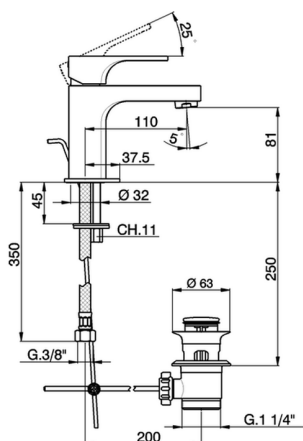

Single lever basin mixer EnergySave CUBIC_CU000515

MODEL **CU000515**

Single lever basin mixer EnergySave, with automatic 1"1/4 automatic pop-up waste, G.3/8" stainless steel flexible hoses

AVAILABLE FINISHINGS

-  **21** 21 Chrome
-  **2B** 2B Polished Nickel
-  **2F** 2F Brushed Nickel
-  **40** 40 Matt Black

CHARACTERISTICS

Cartridge Spare Parts **ZZ96691000**

25 mm Cartridge

EcoStop

EcoStop feature limits water flow to approximately 50% of maximum output with one point of resistance on setting. Push slightly past the middle stop only when full water output is required. This will save water up to 50%.