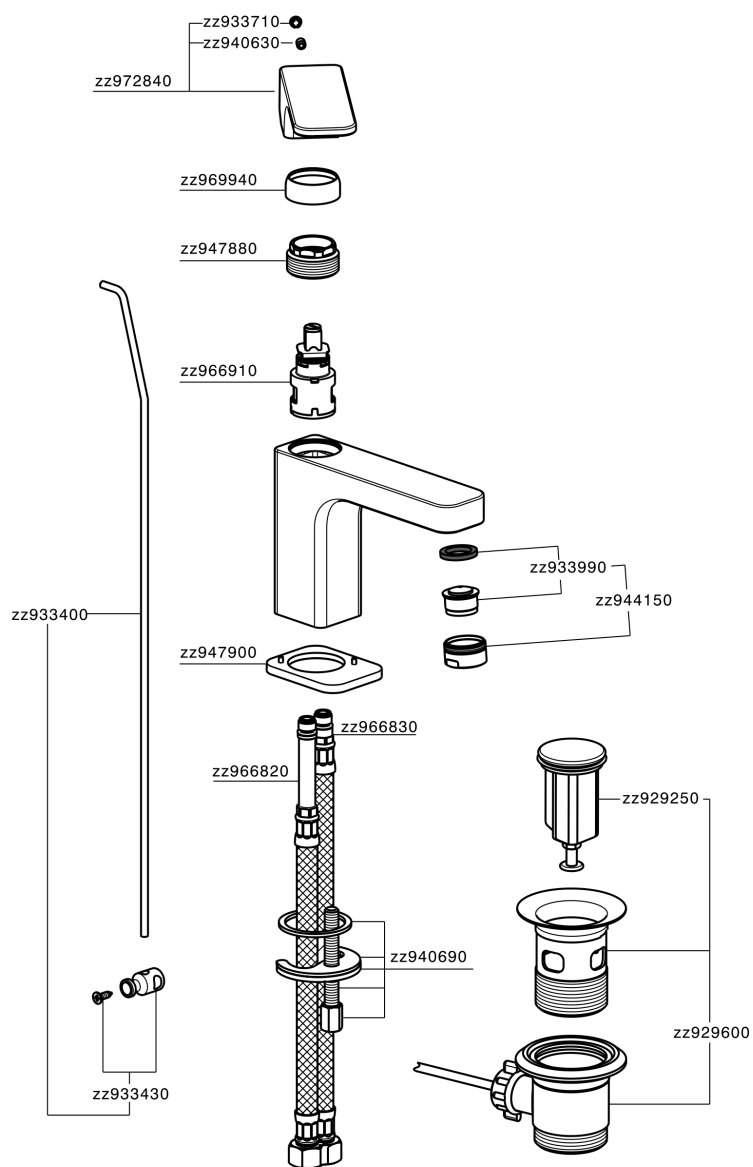

Single lever basin mixer EnergySave CUBIC_CU000515

CU000515

<https://en.cisal.it/single-lever-basin-mixer-energysave-cubic-cu000515>

2026-04-08