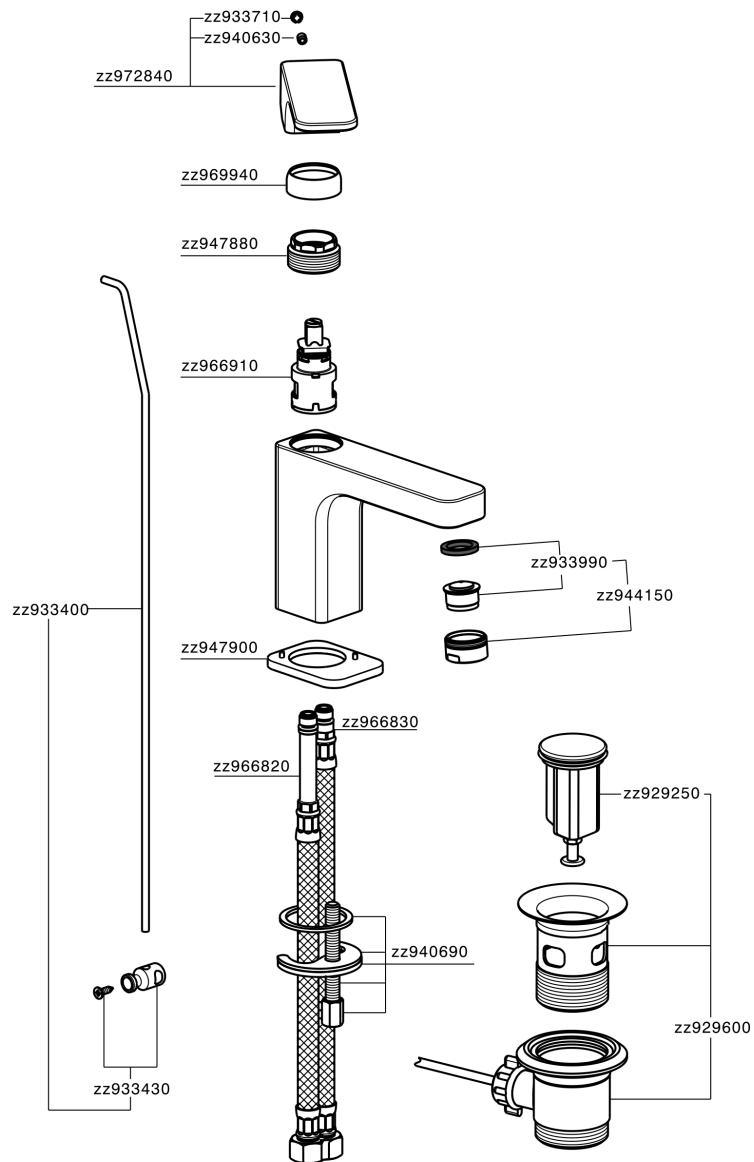

Single lever basin mixer EnergySave CUBIC_CU000515

CU000515

<https://en.cisal.it/single-lever-basin-mixer-energysave-cubic-cu000515>

2026-06-13