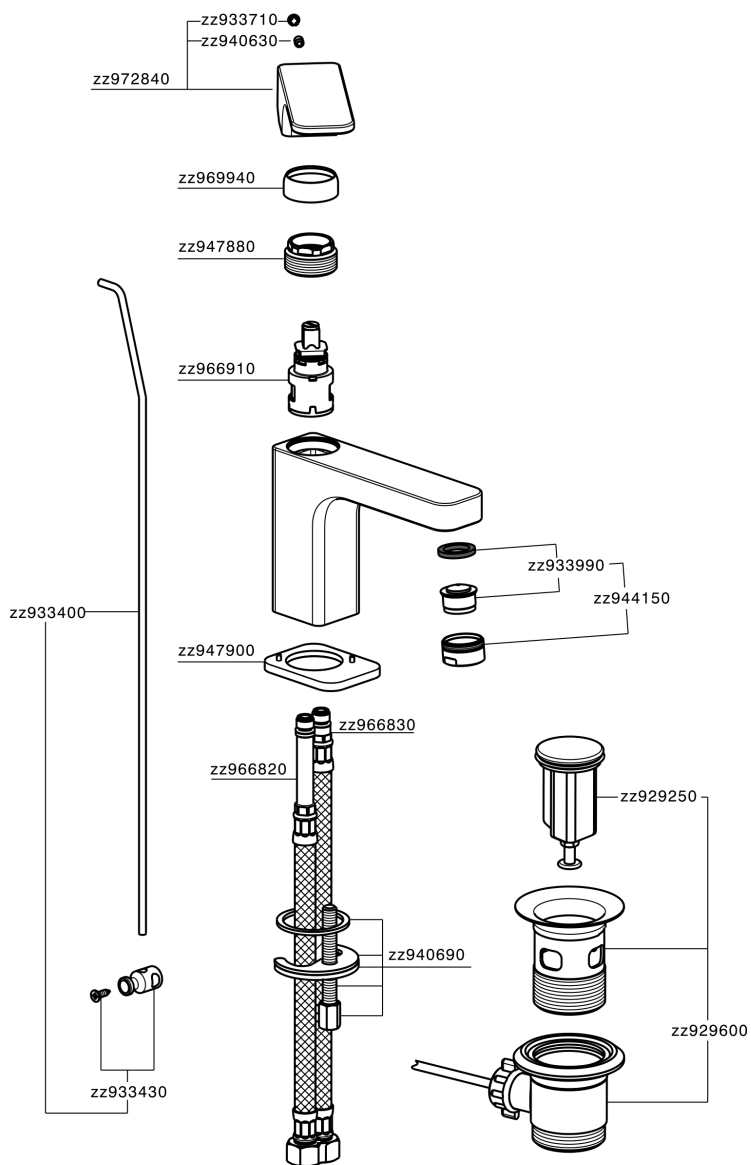

Single lever basin mixer EnergySave CUBIC_CU000515

CU000515

<https://en.cisal.it/single-lever-basin-mixer-energysave-cubic-cu000515>

2026-05-20