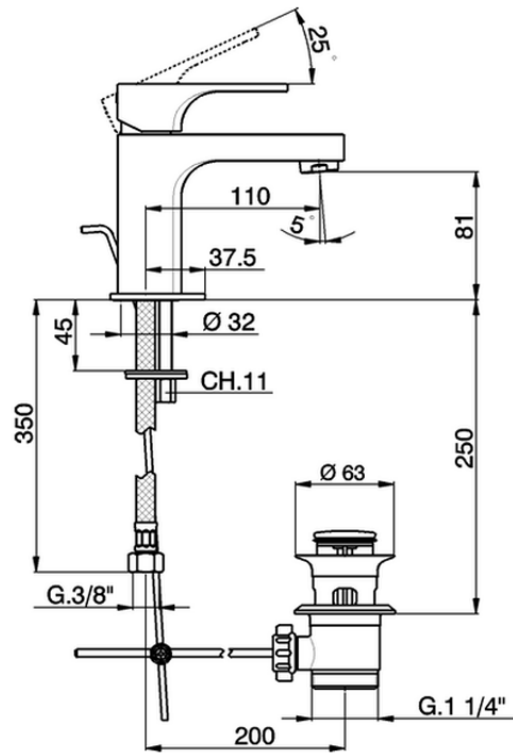

Single lever basin mixer EnergySave CUBIC_CU000515

CU000515

<https://en.cisal.it/single-lever-basin-mixer-energysave-cubic-cu000515>

2026-04-30