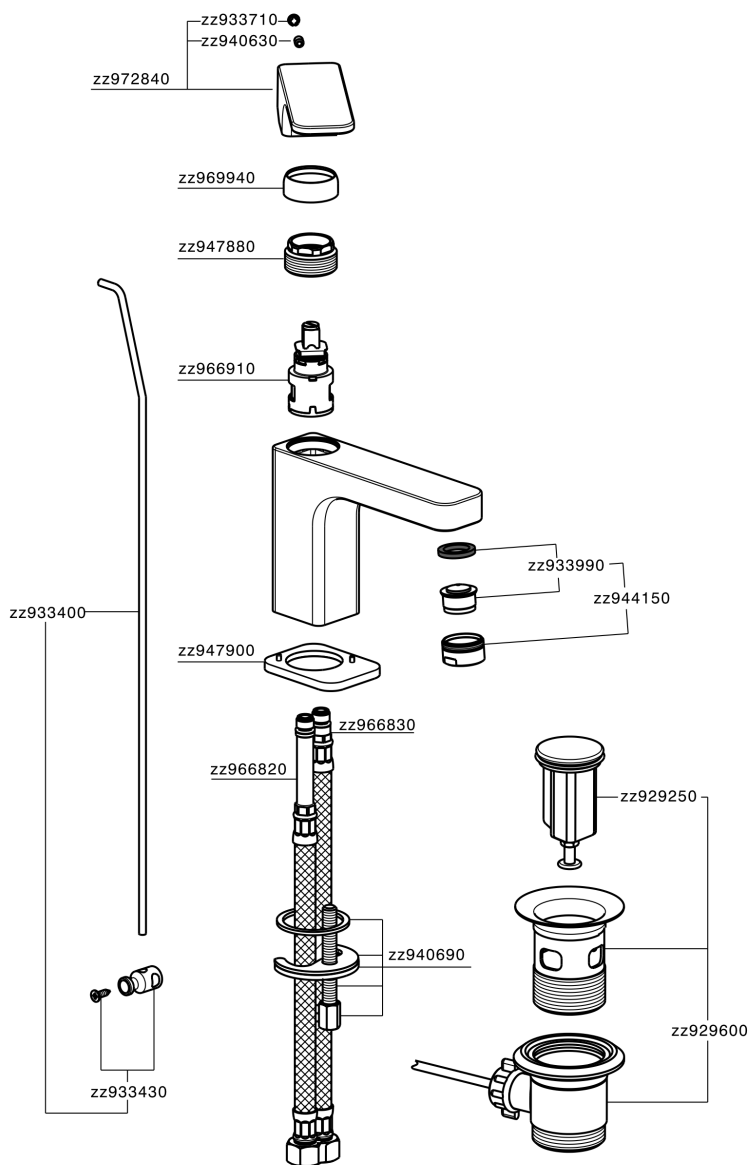

Single lever basin mixer EnergySave CUBIC_CU000515

MODEL **CU000515**

Single lever basin mixer EnergySave, with automatic 1"1/4 automatic pop-up waste, G.3/8" stainless steel flexible hoses

AVAILABLE FINISHINGS

-  **21** 21 Chrome
-  **2B** 2B Polished Nickel
-  **2F** 2F Brushed Nickel
-  **40** 40 Matt Black

CHARACTERISTICS

Cartridge Spare Parts **ZZ96691000**

25 mm Cartridge

EcoStop

EcoStop feature limits water flow to approximately 50% of maximum output with one point of resistance on setting. Push slightly past the middle stop only when full water output is required. This will save water up to 50%.

EnergySave

Thanks to the EnergySave device, only cold water will be drawn if the lever is operated in the central position, so that the water heater will not be engaged and no hot water wasted, leading to considerable savings in energy and costs. The temperature can be adjusted by rotating the lever to the left, until the desired temperature is reached.

Single lever basin mixer EnergySave CUBIC_CU000515

CU000515

<https://en.cisal.it/single-lever-basin-mixer-energysave-cubic-cu000515>

2026-06-14