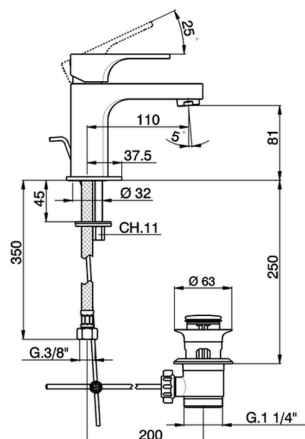

Single lever basin mixer EnergySave CUBIC_CU000515

MODEL **CU000515**

Single lever basin mixer EnergySave, with automatic 1"1/4 automatic pop-up waste, G.3/8" stainless steel flexible hoses

AVAILABLE FINISHINGS

-  **21** 21 Chrome
-  **2B** 2B Polished Nickel
-  **2F** 2F Brushed Nickel
-  **40** 40 Matt Black

CHARACTERISTICS

Cartridge Spare Parts **ZZ96691000**

25 mm Cartridge

EcoStop

EcoStop feature limits water flow to approximately 50% of maximum output with one point of resistance on setting. Push slightly past the middle stop only when full water output is required. This will save water up to 50%.