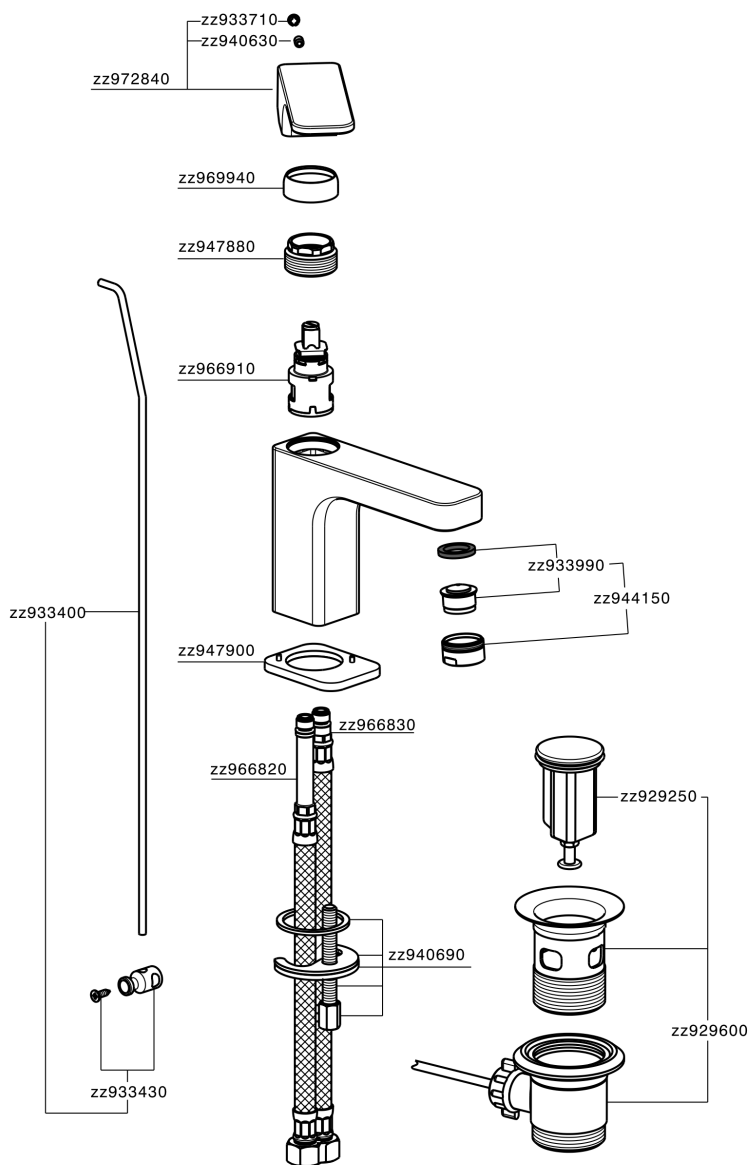

Single lever basin mixer EnergySave CUBIC_CU000515

MODEL **CU000515**

Single lever basin mixer EnergySave, with automatic 1"1/4 automatic pop-up waste, G.3/8" stainless steel flexible hoses

AVAILABLE FINISHINGS

-  **21** 21 Chrome
-  **2B** 2B Polished Nickel
-  **2F** 2F Brushed Nickel
-  **40** 40 Matt Black

CHARACTERISTICS

Cartridge Spare Parts **ZZ96691000**

25 mm Cartridge

EcoStop

EcoStop feature limits water flow to approximately 50% of maximum output with one point of resistance on setting. Push slightly past the middle stop only when full water output is required. This will save water up to 50%.

EnergySave

Thanks to the EnergySave device, only cold water will be drawn if the lever is operated in the central position, so that the water heater will not be engaged and no hot water wasted, leading to considerable savings in energy and costs. The temperature can be adjusted by rotating the lever to the left, until the desired temperature is reached.

Single lever basin mixer EnergySave CUBIC_CU000515

CU000515

<https://en.cisal.it/single-lever-basin-mixer-energysave-cubic-cu000515>

2026-04-10