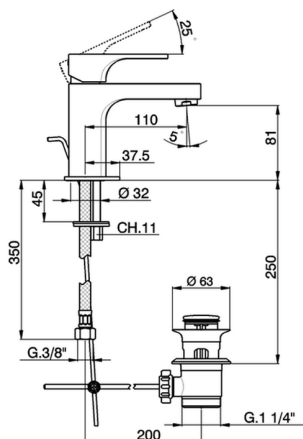

Single lever basin mixer EnergySave CUBIC_CU000515

MODEL **CU000515**

Single lever basin mixer EnergySave, with automatic 1"1/4 automatic pop-up waste, G.3/8" stainless steel flexible hoses

AVAILABLE FINISHINGS

-  **21** 21 Chrome
-  **2B** 2B Polished Nickel
-  **2F** 2F Brushed Nickel
-  **40** 40 Matt Black

CHARACTERISTICS

Cartridge Spare Parts **ZZ96691000**

25 mm Cartridge

EcoStop

EcoStop feature limits water flow to approximately 50% of maximum output with one point of resistance on setting. Push slightly past the middle stop only when full water output is required. This will save water up to 50%.