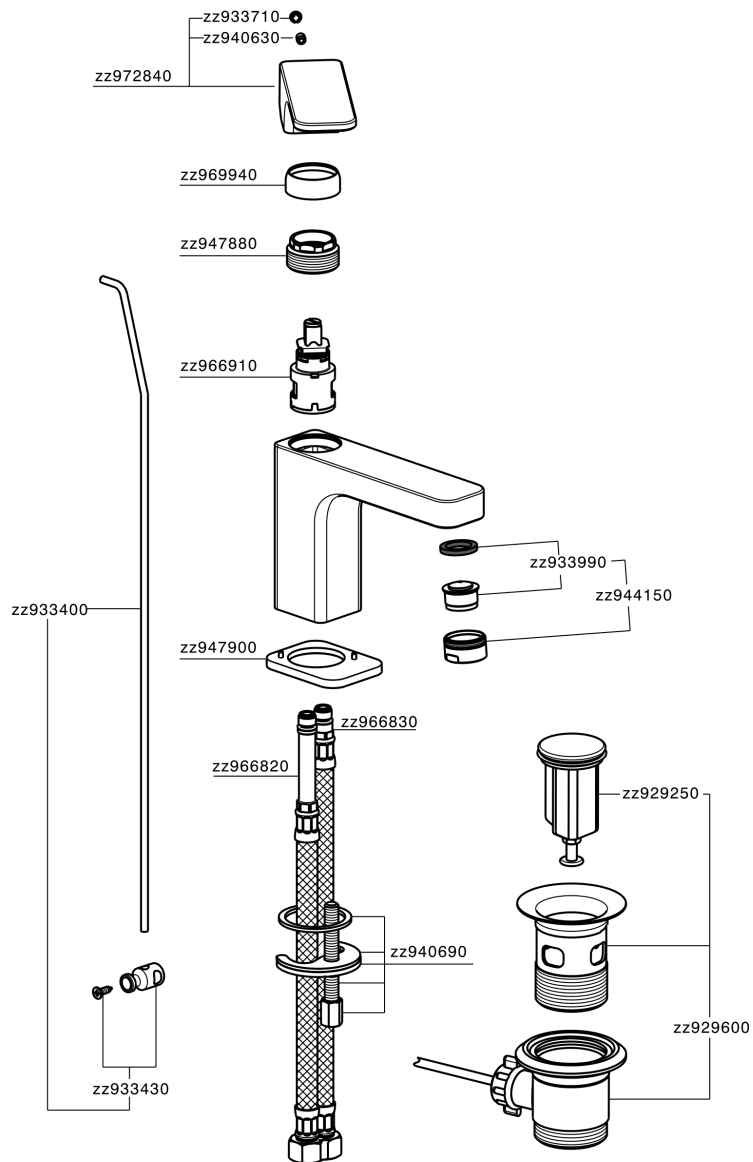

## Single lever basin mixer EnergySave CUBIC\_CU000515

CU000515

<https://en.cisal.it/single-lever-basin-mixer-energysave-cubic-cu000515>

2026-04-30