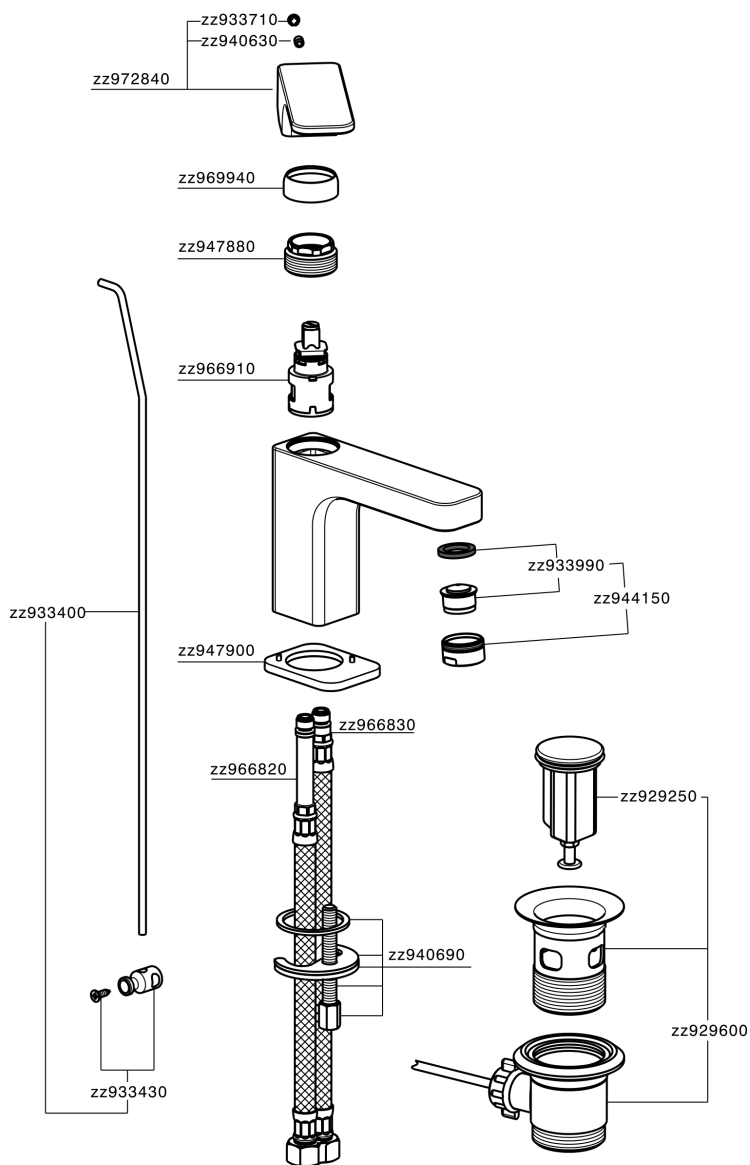

## Single lever basin mixer EnergySave CUBIC\_CU000515

CU000515

<https://en.cisal.it/single-lever-basin-mixer-energysave-cubic-cu000515>

2026-06-13