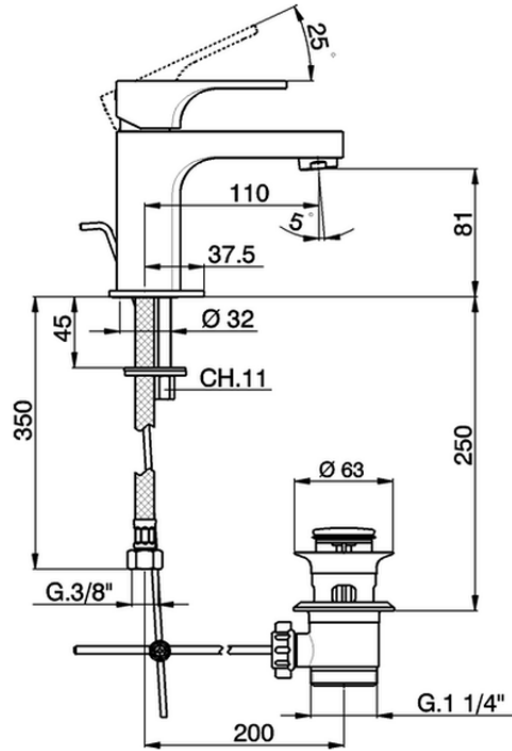

Single lever basin mixer EnergySave CUBIC_CU000515

CU000515

<https://en.cisal.it/single-lever-basin-mixer-energysave-cubic-cu000515>

2026-06-13