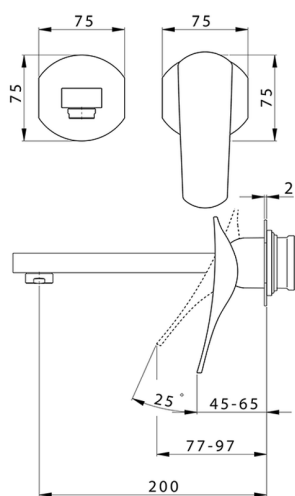

Exposed part for single lever washbasin valve ROADSTER ACCENT_RA005510

MODEL **RA005510**

Exposed part for single lever washbasin valve, without concealed part, spout L.200 mm, for item Easy-Box ZA002450-ZA025510

Exposed part for single lever washbasin valve ROADSTER ACCENT_RA005510

RA005510

<https://en.cisal.it/exposed-part-for-single-lever-washbasin-valve-roadster-accent-ra005510>

2026-05-19