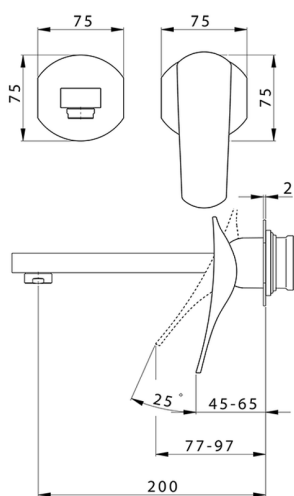

CHARACTERISTICS

Installation **Concealed**
Required concealed parts **ZA002450**