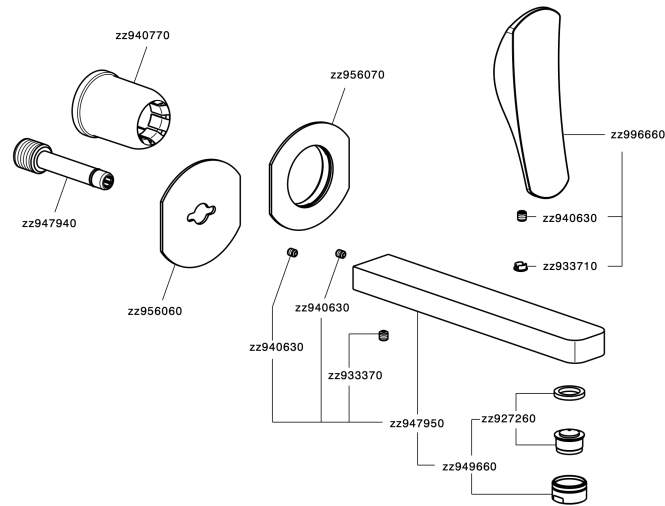

## Exposed part for single lever washbasin valve ROADSTER ACCENT\_RA005510

MODEL **RA005510**

Exposed part for single lever washbasin valve, without concealed part, spout L.200 mm, for item Easy-Box ZA002450-ZA025510

### CHARACTERISTICS

Installation **Concealed**  
 Required concealed parts **ZA002450**

## Exposed part for single lever washbasin valve ROADSTER ACCENT\_RA005510

RA005510

<https://en.cisal.it/exposed-part-for-single-lever-washbasin-valve-roadster-accent-ra005510>

2026-04-28