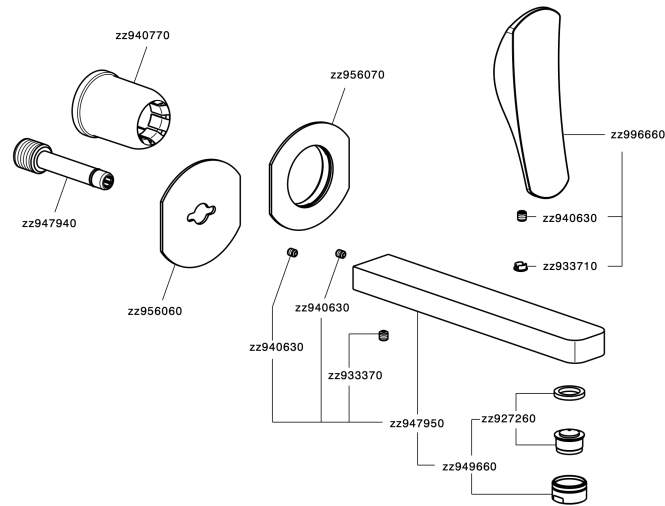

Exposed part for single lever washbasin valve ROADSTER ACCENT_RA005510

MODEL **RA005510**

Exposed part for single lever washbasin valve, without concealed part, spout L.200 mm, for item Easy-Box ZA002450-ZA025510

AVAILABLE FINISHINGS

-  **21** 21 Chrome
-  **2B** 2B Polished Nickel
-  **2F** 2F Brushed Nickel
-  **2Q** 2Q Black Titanium
-  **40** 40 Matt Black
-  **4Q** 4Q Matt White

CHARACTERISTICS

Installation **Concealed**
 Required concealed parts **ZA002450**

Exposed part for single lever washbasin valve ROADSTER ACCENT_RA005510

RA005510

<https://en.cisal.it/exposed-part-for-single-lever-washbasin-valve-roadster-accent-ra005510>

2026-05-19