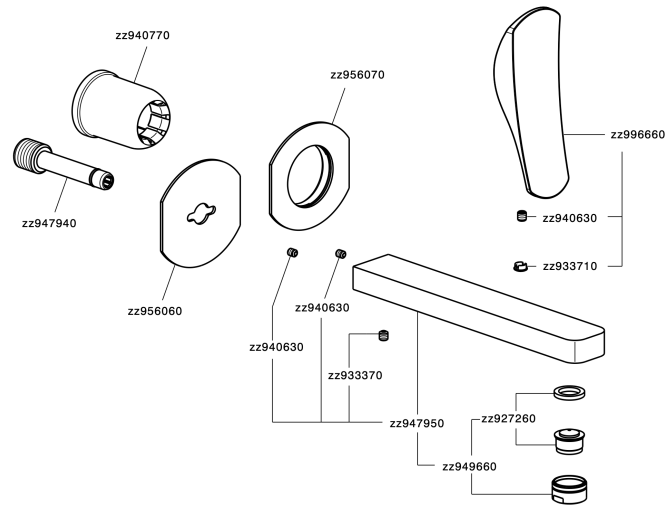

Exposed part for single lever washbasin valve ROADSTER ACCENT_RA005510

RA005510

<https://en.cisal.it/exposed-part-for-single-lever-washbasin-valve-roadster-accent-ra005510>

2026-04-28