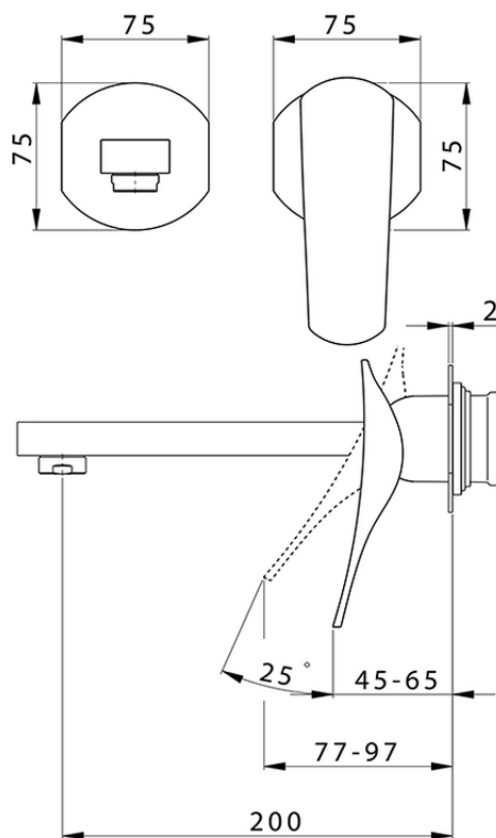

Exposed part for single lever washbasin valve ROADSTER ACCENT_RA005510

RA005510

<https://en.cisal.it/exposed-part-for-single-lever-washbasin-valve-roadster-accent-ra005510>

2026-05-19