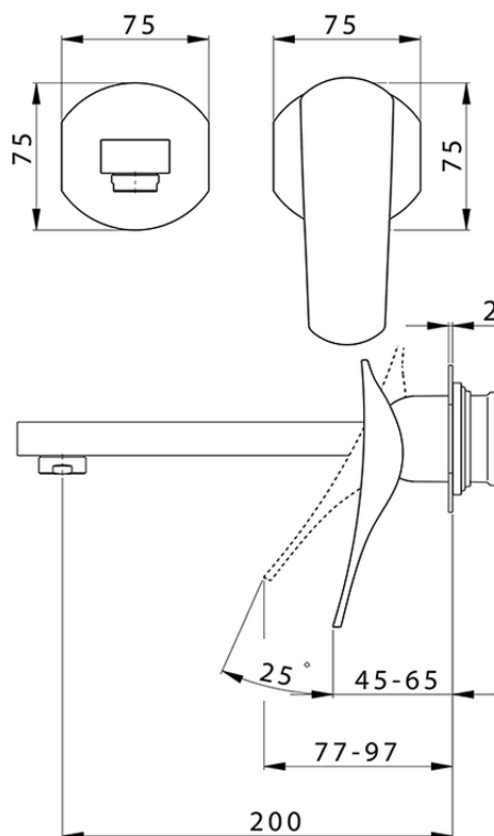

Exposed part for single lever washbasin valve ROADSTER ACCENT_RA005510

RA005510

<https://en.cisal.it/exposed-part-for-single-lever-washbasin-valve-roadster-accent-ra005510>

2026-06-13