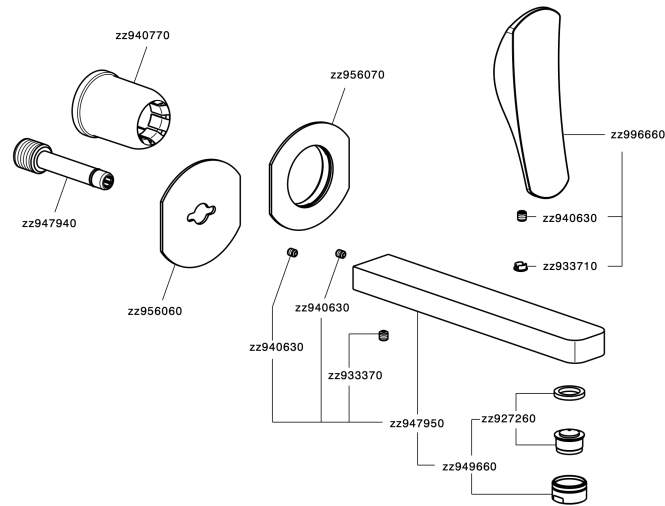

Exposed part for single lever washbasin valve ROADSTER ACCENT_RA005510

MODEL **RA005510**

Exposed part for single lever washbasin valve, without concealed part, spout L.200 mm, for item Easy-Box ZA002450-ZA025510

AVAILABLE FINISHINGS

-  **21** 21 Chrome
-  **2B** 2B Polished Nickel
-  **2F** 2F Brushed Nickel
-  **2Q** 2Q Black Titanium
-  **40** 40 Matt Black
-  **4Q** 4Q Matt White

CHARACTERISTICS

Installation **Concealed**
 Required concealed parts **ZA002450**

Exposed part for single lever washbasin valve ROADSTER ACCENT_RA005510

RA005510

<https://en.cisal.it/exposed-part-for-single-lever-washbasin-valve-roadster-accent-ra005510>

2026-04-28