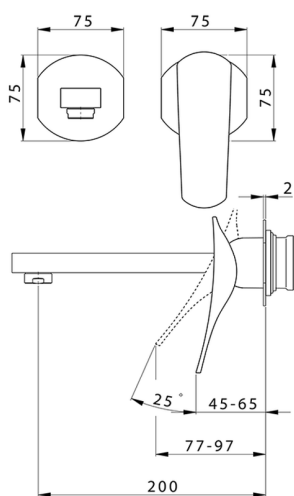

Exposed part for single lever washbasin valve ROADSTER ACCENT_RA005510

MODEL **RA005510**

Exposed part for single lever washbasin valve, without concealed part, spout L.200 mm, for item Easy-Box ZA002450-ZA025510

Exposed part for single lever washbasin valve ROADSTER ACCENT_RA005510

RA005510

<https://en.cisal.it/exposed-part-for-single-lever-washbasin-valve-roadster-accent-ra005510>

2026-05-19