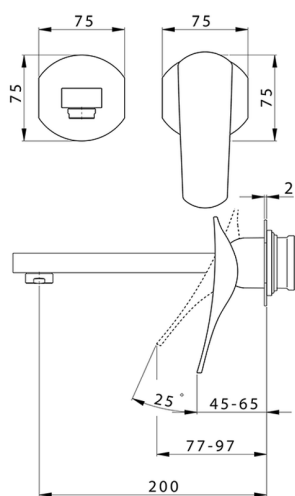

Exposed part for single lever washbasin valve ROADSTER ACCENT_RA005510

MODEL **RA005510**

Exposed part for single lever washbasin valve, without concealed part, spout L.200 mm, for item Easy-Box ZA002450-ZA025510

Exposed part for single lever washbasin valve ROADSTER ACCENT_RA005510

RA005510

<https://en.cisal.it/exposed-part-for-single-lever-washbasin-valve-roadster-accent-ra005510>

2026-04-28