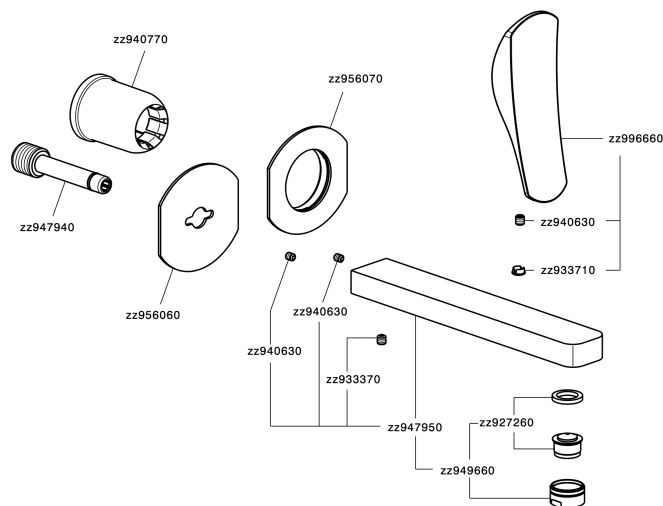

## Exposed part for single lever washbasin valve ROADSTER ACCENT\_RA005510

MODEL **RA005510**

Exposed part for single lever washbasin valve, without concealed part, spout L.200 mm, for item Easy-Box ZA002450-ZA025510

### CHARACTERISTICS

Installation **Concealed**  
 Required concealed parts **ZA002450**

## Exposed part for single lever washbasin valve ROADSTER ACCENT\_RA005510

RA005510

<https://en.cisal.it/exposed-part-for-single-lever-washbasin-valve-roadster-accent-ra005510>

2026-06-13