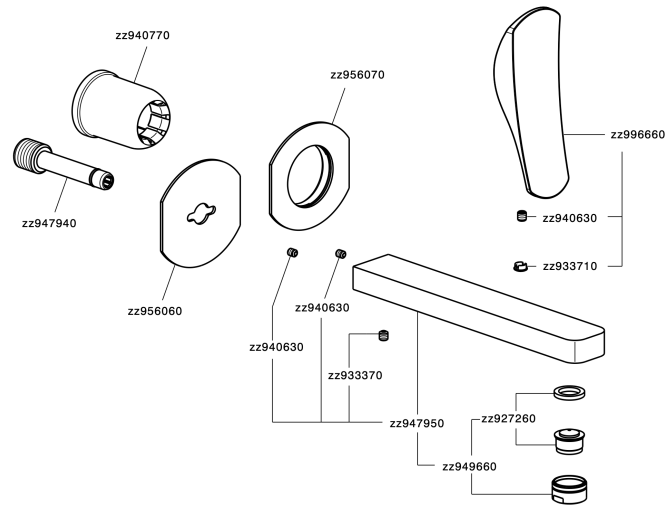

Exposed part for single lever washbasin valve ROADSTER ACCENT_RA005510

RA005510

<https://en.cisal.it/exposed-part-for-single-lever-washbasin-valve-roadster-accent-ra005510>

2026-05-19