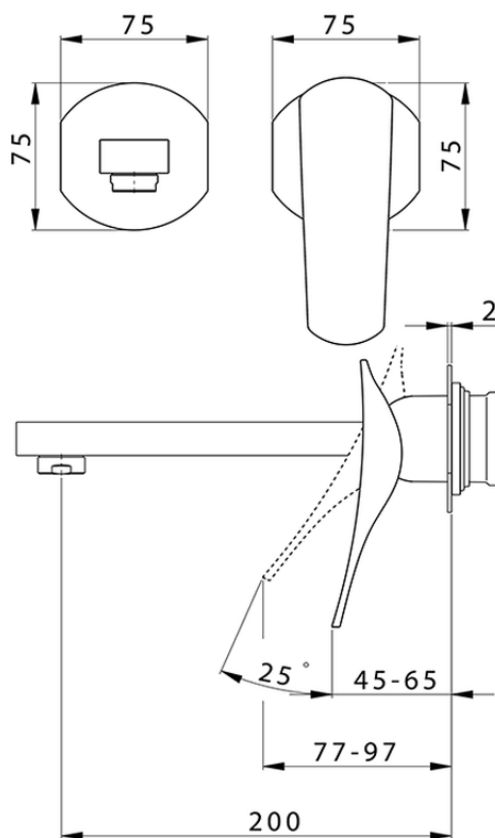

## Exposed part for single lever washbasin valve ROADSTER ACCENT\_RA005510

RA005510

<https://en.cisal.it/exposed-part-for-single-lever-washbasin-valve-roadster-accent-ra005510>

2026-04-28