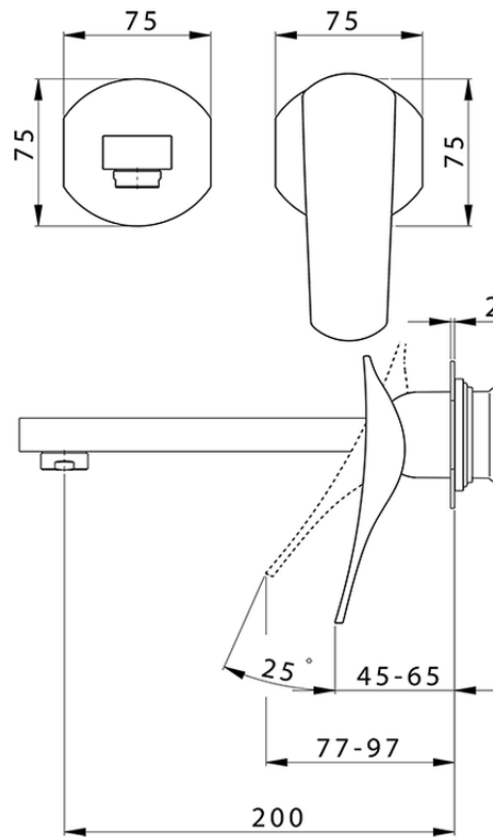

## Exposed part for single lever washbasin valve ROADSTER ACCENT\_RA005510

RA005510

<https://en.cisal.it/exposed-part-for-single-lever-washbasin-valve-roadster-accent-ra005510>

2026-04-05