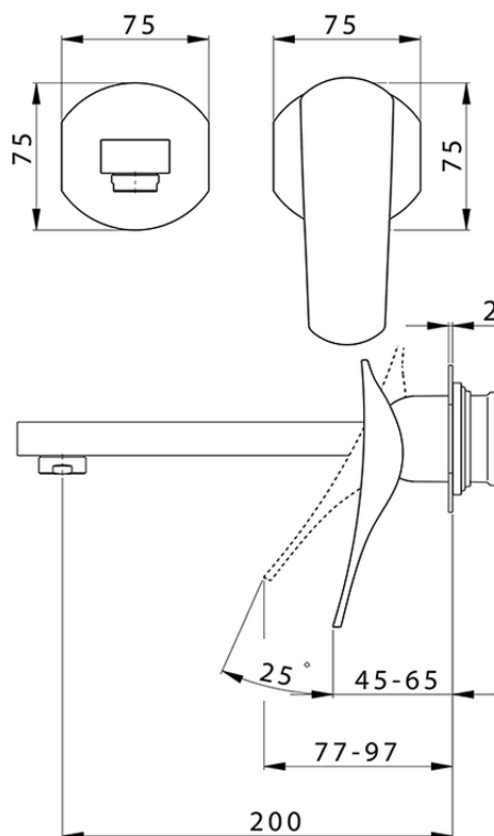

**Exposed part for single lever washbasin valve ROADSTER ACCENT\_RA005510**

RA005510

<https://en.cisal.it/exposed-part-for-single-lever-washbasin-valve-roadster-accent-ra005510>

2026-04-28