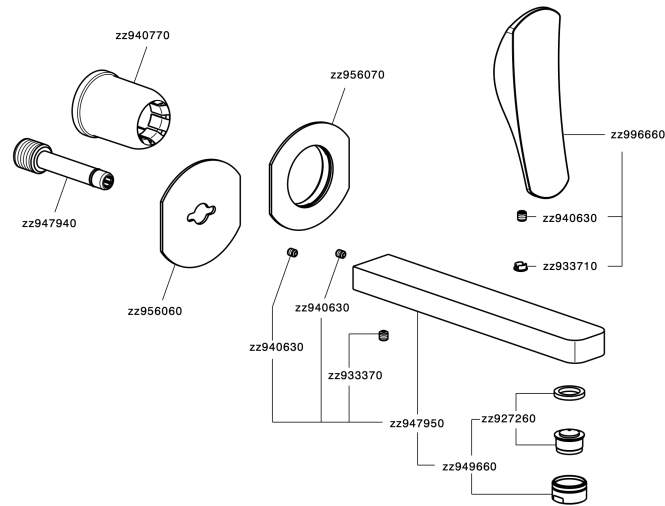

Exposed part for single lever washbasin valve ROADSTER ACCENT_RA005510

MODEL **RA005510**

Exposed part for single lever washbasin valve, without concealed part, spout L.200 mm, for item Easy-Box ZA002450-ZA025510

AVAILABLE FINISHINGS

-  **21** 21 Chrome
-  **2B** 2B Polished Nickel
-  **2F** 2F Brushed Nickel
-  **2Q** 2Q Black Titanium
-  **40** 40 Matt Black
-  **4Q** 4Q Matt White

CHARACTERISTICS

Installation **Concealed**
 Required concealed parts **ZA002450**

Exposed part for single lever washbasin valve ROADSTER ACCENT_RA005510

RA005510

<https://en.cisal.it/exposed-part-for-single-lever-washbasin-valve-roadster-accent-ra005510>

2026-04-06