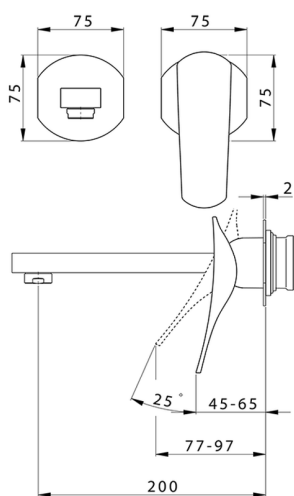

Exposed part for single lever washbasin valve ROADSTER ACCENT_RA005510

MODEL **RA005510**

Exposed part for single lever washbasin valve, without concealed part, spout L.200 mm, for item Easy-Box ZA002450-ZA025510

Exposed part for single lever washbasin valve ROADSTER ACCENT_RA005510

RA005510

<https://en.cisal.it/exposed-part-for-single-lever-washbasin-valve-roadster-accent-ra005510>

2026-06-14