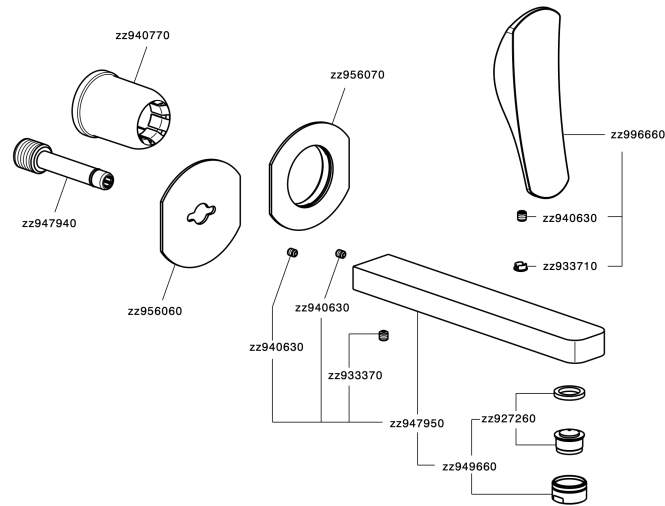

Exposed part for single lever washbasin valve ROADSTER ACCENT_RA005510

MODEL **RA005510**

Exposed part for single lever washbasin valve, without concealed part, spout L.200 mm, for item Easy-Box ZA002450-ZA025510

AVAILABLE FINISHINGS

-  **21** 21 Chrome
-  **2B** 2B Polished Nickel
-  **2F** 2F Brushed Nickel
-  **2Q** 2Q Black Titanium
-  **40** 40 Matt Black
-  **4Q** 4Q Matt White

CHARACTERISTICS

Installation **Concealed**
 Required concealed parts **ZA002450**

Exposed part for single lever washbasin valve ROADSTER ACCENT_RA005510

RA005510

<https://en.cisal.it/exposed-part-for-single-lever-washbasin-valve-roadster-accent-ra005510>

2026-06-14