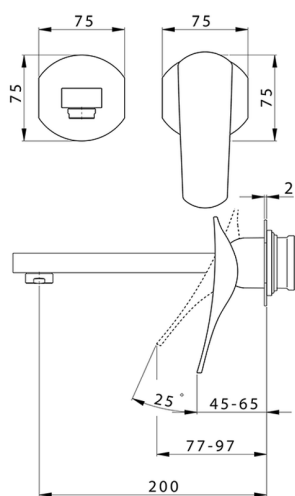

Exposed part for single lever washbasin valve ROADSTER ACCENT_RA005510

MODEL **RA005510**

Exposed part for single lever washbasin valve, without concealed part, spout L.200 mm, for item Easy-Box ZA002450-ZA025510

Exposed part for single lever washbasin valve ROADSTER ACCENT_RA005510

RA005510

<https://en.cisal.it/exposed-part-for-single-lever-washbasin-valve-roadster-accent-ra005510>

2026-04-06