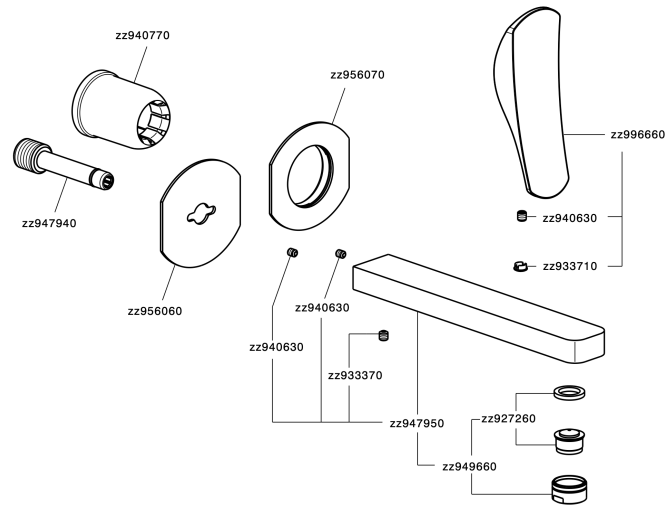

## Exposed part for single lever washbasin valve ROADSTER ACCENT\_RA005510

RA005510

<https://en.cisal.it/exposed-part-for-single-lever-washbasin-valve-roadster-accent-ra005510>

2026-06-14