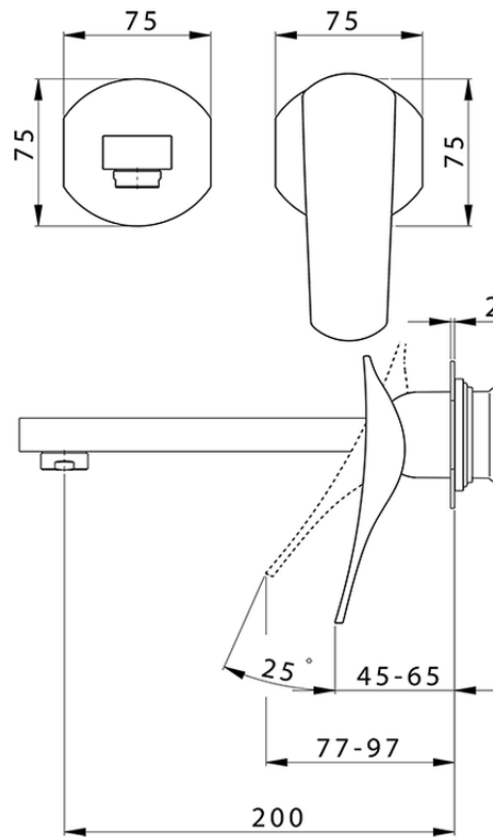

## Exposed part for single lever washbasin valve ROADSTER ACCENT\_RA005510

RA005510

<https://en.cisal.it/exposed-part-for-single-lever-washbasin-valve-roadster-accent-ra005510>

2026-04-06